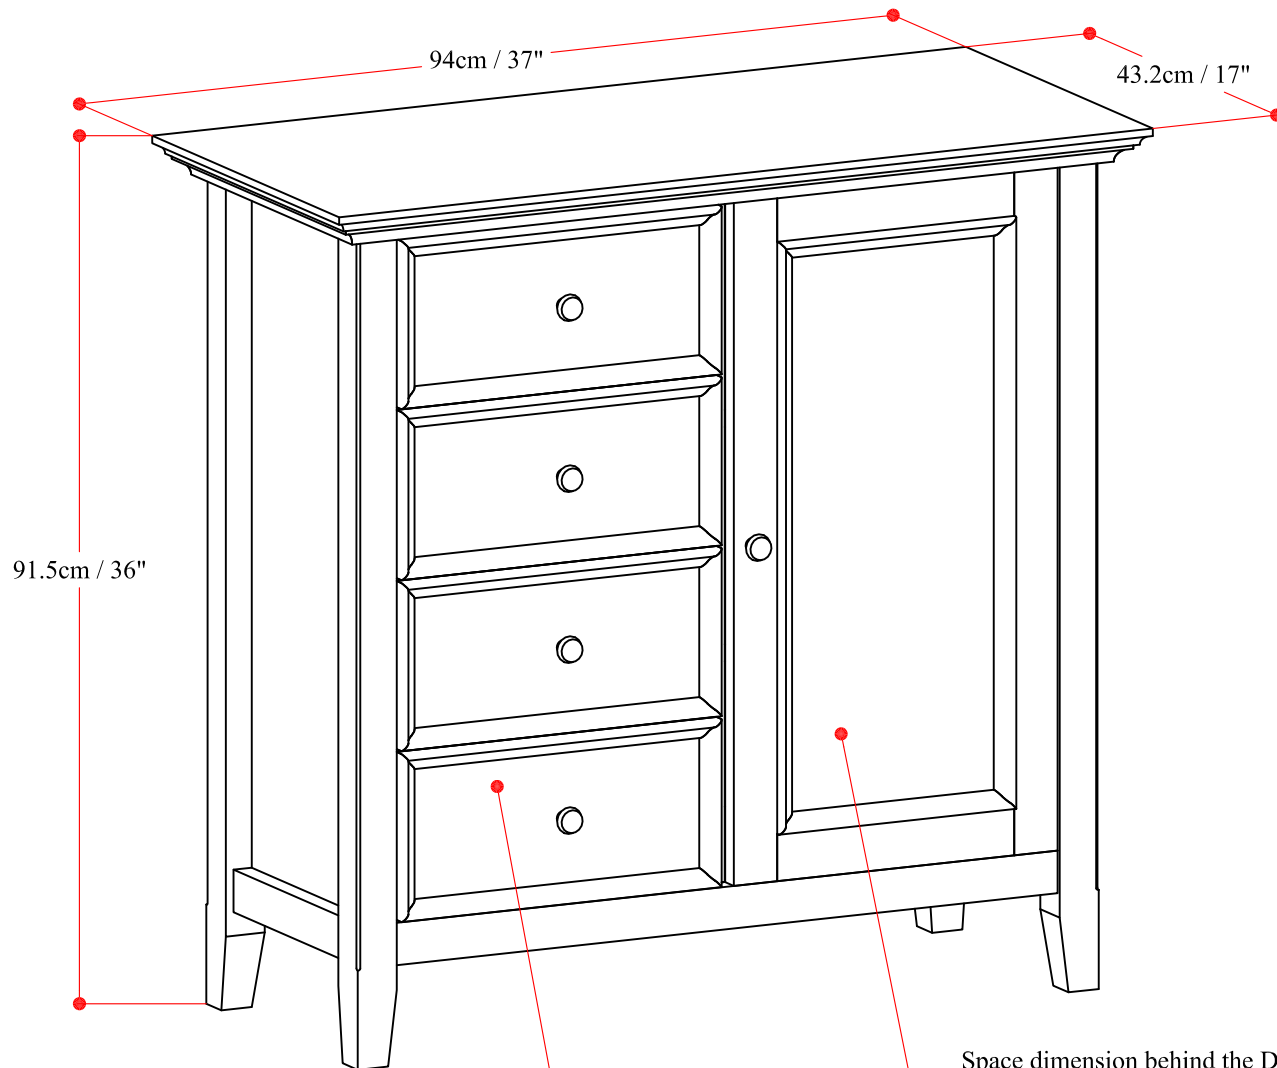

AMHERST MEDIUM STORAGE

Space dimension behind the Door : W37.3cm / 14.7"
x D32.5cm / 12.8" x H72.7cm / 28.6" x 1pc

Inner drawer : W34.5cm / 13.5" x D28cm / 11" x H16cm / 6.3" x 4pcs

Net Weight : 71 (lb)