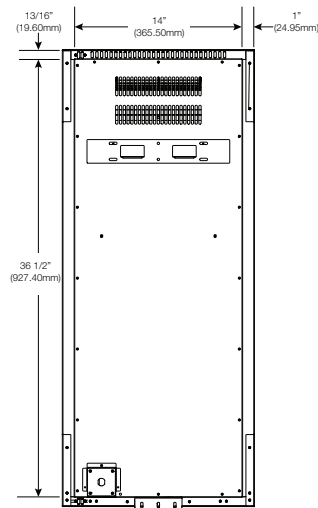

Competitive Advantages

- Can be partially recessed into the wall for a flush appearance or easily hang on the wall with the built-in mounting bracket
- Ultra slim design

Features and Benefits

- Can be plugged in or hardwired 120V
- Paintable cord cover included (covers cord and can be painted to blend in with existing décor)
- Controlled heater provides abundant warmth for up to 400 sq. ft
- Suitable for essentially any room including bedrooms, living rooms, kitchens and mobile homes
- Back lit light creates ambient lighting and can be placed on three different color options; blue, pink or orange
- Glass CRYSTALINE™ ember bed accents the flame and can be switched between blue, pink or orange
- Convenient remote control (controls flame intensity, ember bed color option, blower, heat output and timer)
- Up to 5,000 BTU's
- 608 sq. in. viewing area
- 1,500 watts