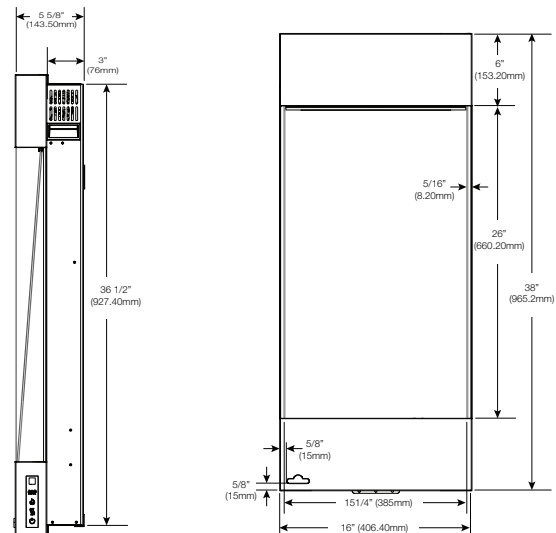

Continental CEFVC38FH Vertical Electric Fireplace

Continental's CEFVC38H Vertical Electric Fireplace is a stunning statement piece for any small or large area without the need for venting. Never sacrifice your personal style again by giving yourself ample choices. Customize your fireplace by choosing from one of three color settings, for not only the CRYSTALINE™ ember bed but the back lit light as well. Enjoy the convenience of a "Hang, Plug and Go" fireplace or choose a partially recessed installation for a sleeker low-profile look. Whatever you do, make sure to sit back, relax, remote in hand and enjoy the memories around your Vertical Electric Fireplace.

Competitive Advantages

- Can be partially recessed into the wall for a flush appearance or easily hang on the wall with the built-in mounting bracket
- Ultra slim design

Features and Benefits

- Can be plugged in or hardwired 120V
- Paintable cord cover included (covers cord and can be painted to blend in with existing décor)
- Controlled heater provides abundant warmth for up to 400 sq. ft
- Suitable for essentially any room including bedrooms, living rooms, kitchens and mobile homes
- Back lit light creates ambient lighting and can be placed on three different color options; blue, pink or orange
- Glass CRYSTALINE™ ember bed accents the flame and can be switched between blue, pink or orange
- Convenient remote control (controls flame intensity, ember bed color option, blower, heat output and timer)
- Up to 5,000 BTU's
- 608 sq. in. viewing area
- 1,500 watts