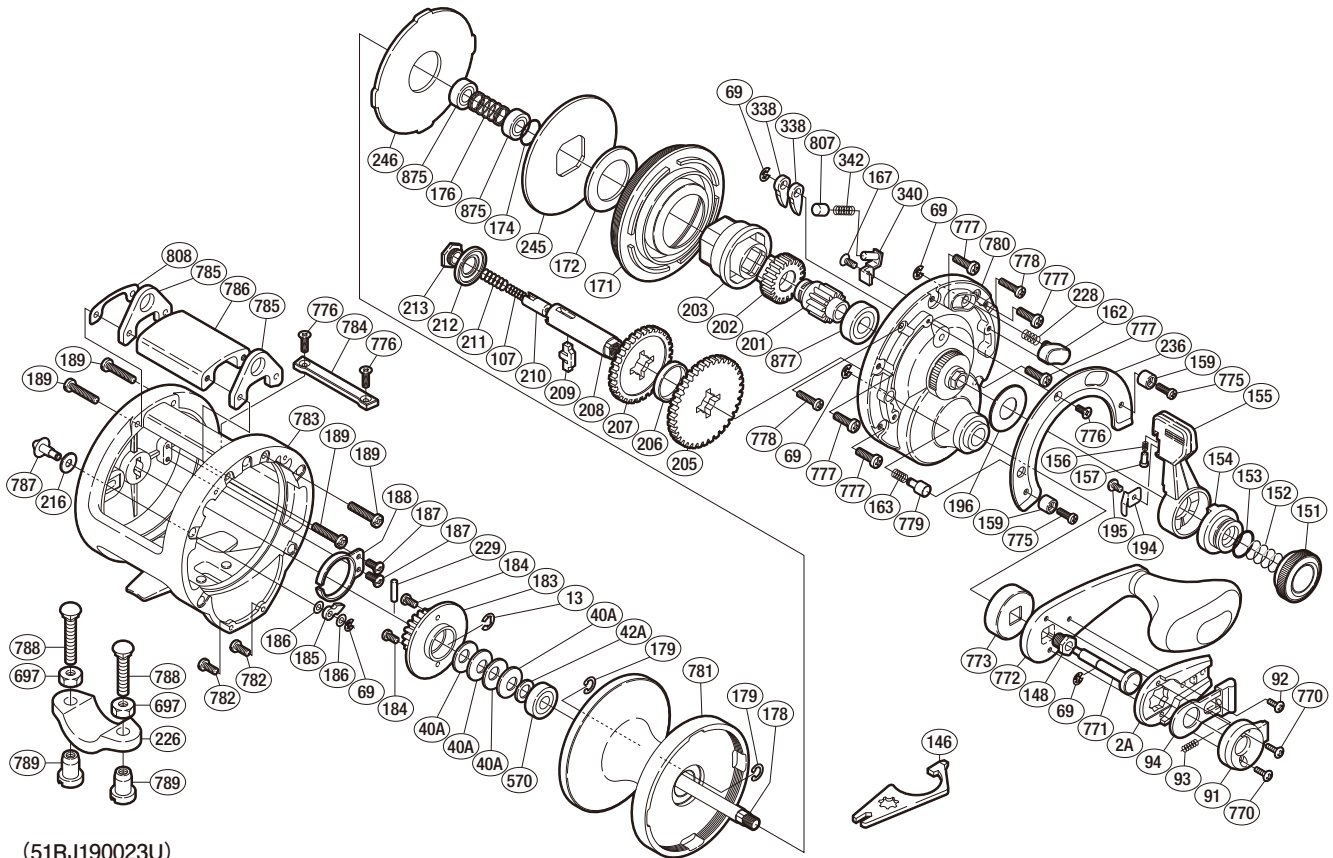

SHIMANO

TLD-2SPEED

TLD2S-20A

(51RJ190023U)

#	Part No.	Description	#	Part No.	Description	#	Part No.	Description
2A	10QUC	Handle Bolt Plate	185	10GQQ	Click Pawl	770	10PHM	Screw
13	105RY	E Lock	186	104H3	Washer	771	109X6	Push Low Button Shaft
40A	1052C	Pre-Load Spring B	187	103GS	Screw	772	10B1V	Handle Assembly
42A	104L7	Bearing Thrust Washer	188	10GUY	Click Spring	773	107QU	Drive Shaft Shield
69	105NK	E Lock	189	10MC0	Screw	775	10M2P	Screw
91	109XD	Push Button Shield	194	10TZ3	Lever Click Spring	776	10MLE	Screw
92	10LZ9	Screw	195	10QG5	Screw	777	103UQ	Screw
93	10PWH	Slide Plate Spring	196	108DL	Lever Thrust Washer	778	10M32	Screw
94	109XC	Slide Plate	201	10A47	Pinion Gear A	779	10BNF	Free Spool Detent
107	109VM	Drive Shaft Spring B	202	10N9G	Pinion Gear B	780	10HSM	Right Side Plate
148	106XL	Handle Bolt	203	10ABX	Pinion Guard	781	10EN8	Spool
151	108BM	Pre-Program Dial	205	10QK2	Drive Gear A	782	103NH	Screw
152	108HA	Dial Spring	206	10D61	Friction Washer	783	103VK	One-piece Frame
153	108WL	O Ring	207	109X2	Drive Gear B	784	10Q2N	Line Guard
154	10CC0	Lever Shaft Body	208	10D5M	Drive Shaft	785	10PWB	Harness Lug
155	108H2	Drag Control Lever (#30)	209	10KXH	Gear Select Cross Bar	786	10AQY	Cross Bar
156	10TUX	Friction Shoe Spring	210	10KXL	Cross Bar Stop	787	104GS	Click Button
157	10TZR	Friction Shoe	211	10KXQ	Drive Shaft Spring	807	10G8Q	Anti-Reverse Pawl Spring Guide
159	10CCH	Screw Shield	212	10D5B	Friction Washer	808	10AS6	Cross Bar Spacer
162	10BSP	Strike Stop	213	10FCD	Drive Shaft Screw	875	104Q5	Ball Bearing
163	10BNL	Pressure Spring	216	104H2	Washer	877	104JL	Ball Bearing
167	10LSF	Screw	228	10BNM	Pressure Spring			
171	106AJ	Cooling Shield	229	104LB	Cross Pin	226	10AR5	Rod Clamp (Accessory)
172	1052F	Pre-Load Spring A	236	108M5	Lever Quadrant	697	105N9	Rod Clamp Nut B (Accessory)
174	10EVR	Seal Lock	245	10G3W	Drag Plate	788	10A7A	Rod Clamp Bolt (Accessory)
176	1060C	Pressure Release Spring	246	1060H	Drag Washer	789	1046P	Rod Clamp Nut A (Accessory)
178	10EUL	Main Shaft	338	10PFX	Dog			
179	105S3	C Lock	340	10N0M	Guard Against Dog			
183	106A5	Click Gear	342	10CBN	Dog Spring			
184	10PHQ	Screw	570	104VH	Ball Bearing	146	10TUY	Wrench (Accessory)