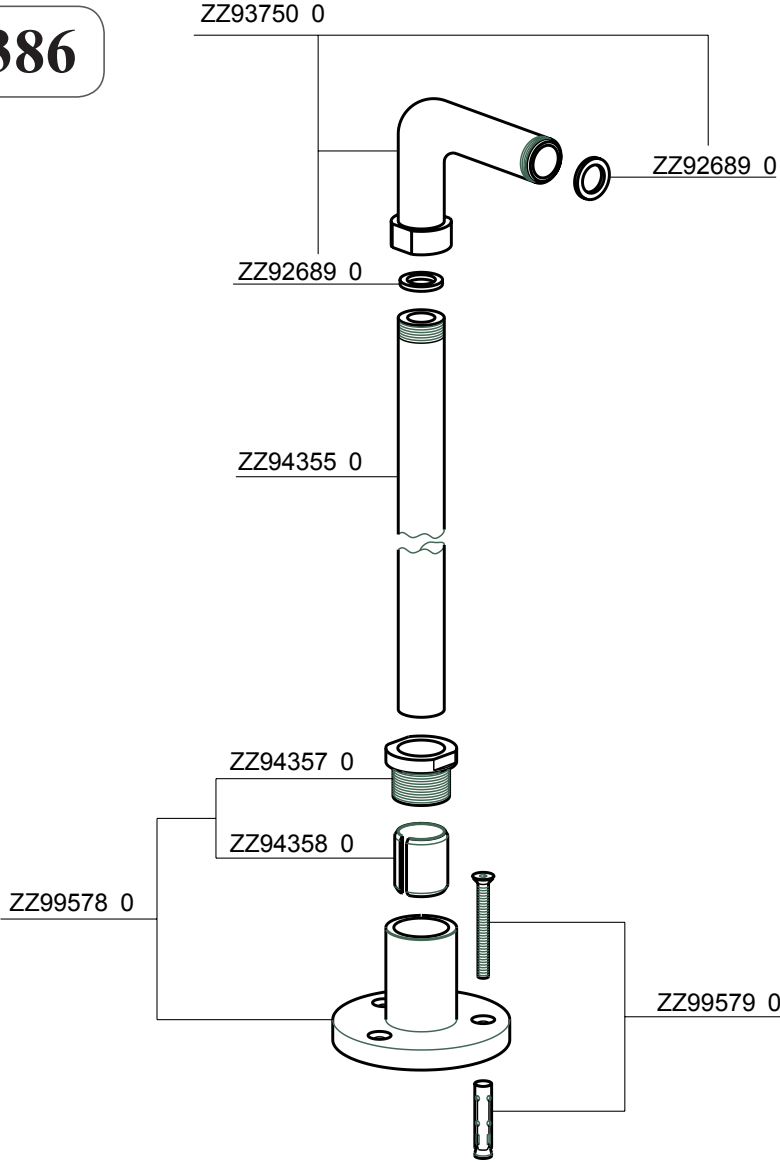

Please contact the local ROHL retailer or showroom where you purchased this product for all warranty related claims.

Cod.0101234000 Ed.12.17

ZA386

WARNING: Please leave these instructions with the user. Do not discard them.
ATTENTION: Remettre ces instructions à l'utilisateur et les conserver.
ATENCION: Entregar estas instrucciones al usuario y conservarlas.