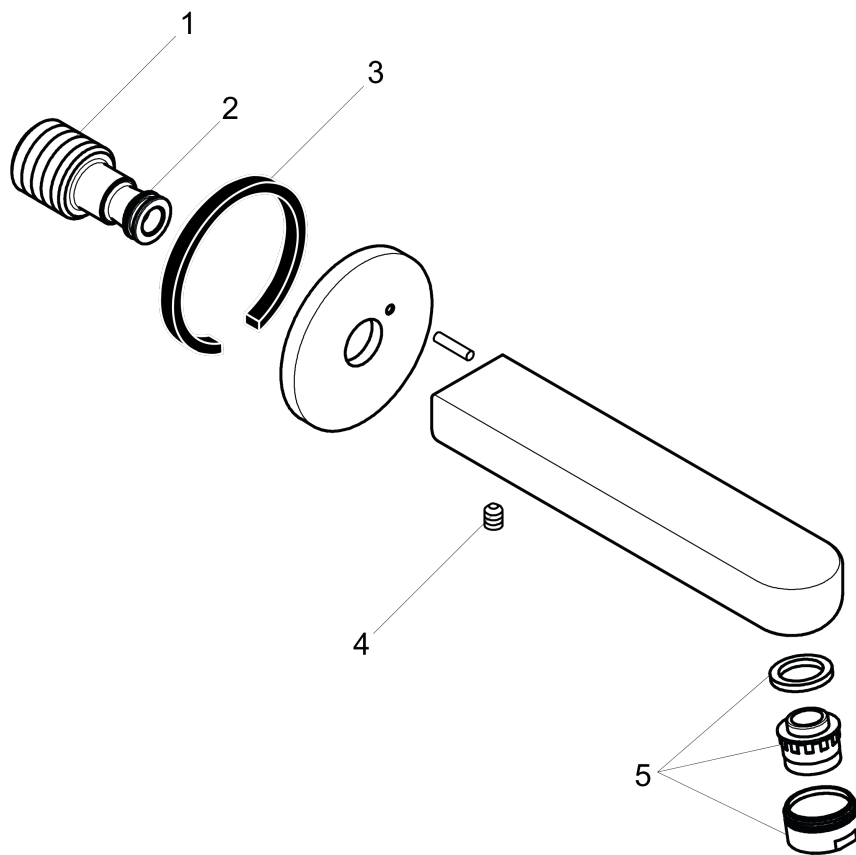

Metris S

Tub Spout 9"

Finishes : **brushed nickel** Part no. : **14421821**

Description

Features

- Solid brass
- Includes: 1/2" female and 3/4" male adaptor

Item details

List Price \$ 284.00

Compliance

Product image

Scale drawing

Metris S

Tub Spout 9"

Finishes : **brushed nickel**

Part no. : **14421821**

Exploded drawing

Year of production: >04/10

Metris S

Tub Spout 9"

Finishes : **brushed nickel** Part no. : **14421821**

Spare parts list

Year of production: >04/10

Pos.	Description	Part no.	Price	PU
1	connecting thread	95658001	-	1
2	O-ring 13x2	98128000	-	1
3	seal	97530000	-	1
4	hollow set screw M6x8	97810000	-	1
5	aerator M24x1 (25 l/min)	13914820	-	1