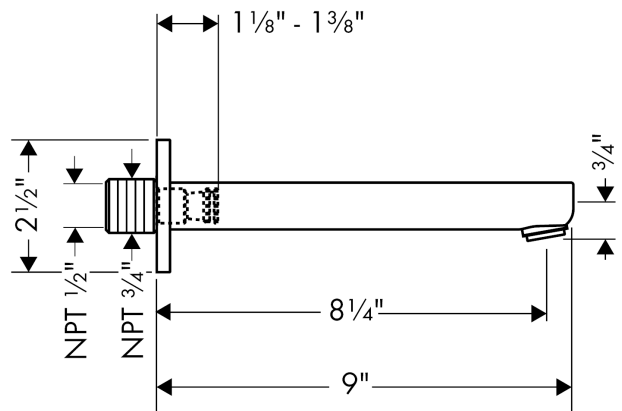

Metris S

Tub Spout 9"

Finishes : **brushed nickel** Part no. : **14421821**

Description

Features

- Solid brass
- Includes: 1/2" female and 3/4" male adaptor

Item details

List Price \$ 284.00

Compliance

Product image

Scale drawing

Metris S

Tub Spout 9"

Finishes : **brushed nickel**

Part no. : **14421821**

Exploded drawing

Year of production: >04/10

Metris S

Tub Spout 9"

Finishes : **brushed nickel** Part no. : **14421821**

Spare parts list

Year of production: >04/10

Pos.	Description	Part no.	Price	PU
1	connecting thread	95658001	-	1
2	O-ring 13x2	98128000	-	1
3	seal	97530000	-	1
4	hollow set screw M6x8	97810000	-	1
5	aerator M24x1 (25 l/min)	13914820	-	1