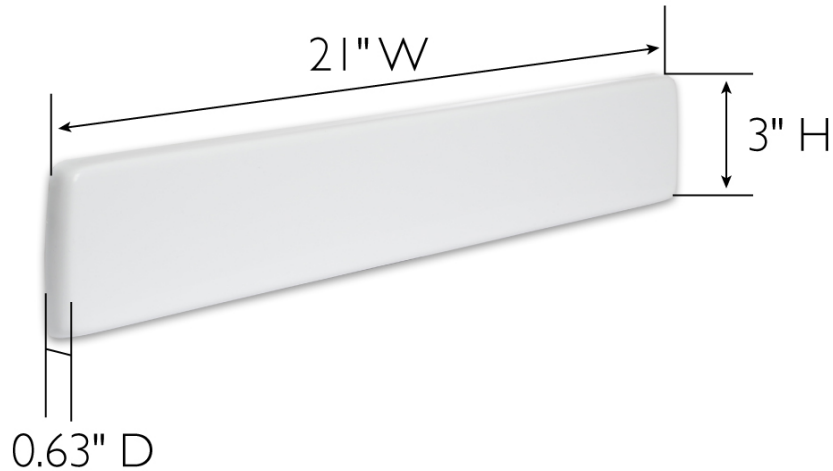

Cultured Marble Wave Universal Side Splash 21"
Solid White

SPECIFICATIONS

MATERIAL:	Cultured Marble
TOOLS NEEDED FOR INSTALLATION:	100% Silicone
ASSEMBLED DIMENSIONS:	3" H x 21" L x .625" D
ASSEMBLED WEIGHT:	2.99 lbs.
FAUCET TYPE:	N/A
NUMBER OF MOUNTING HOLES:	N/A
BOWL MATERIAL:	N/A
BACK SPLASH INCLUDED:	No
COLOR:	Solid White
NUMBER OF BOWLS:	N/A
BOWL DIMENSIONS:	N/A
BOWL SHAPE:	N/A
SINK THICKNESS:	N/A
MOUNTING TYPE:	N/A
OVERFLOW HOLE:	N/A