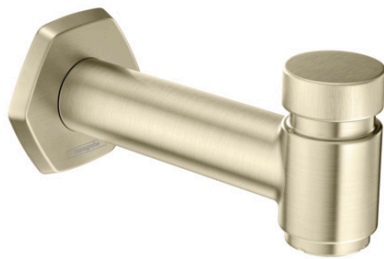

**Locarno
Tub Spout with Diverter**

Finishes : **brushed nickel** Part no. : **04815820**

Description

Features

- Solid brass
- Includes: 1/2" female and 3/4" male adaptor

Product image

Scale drawing