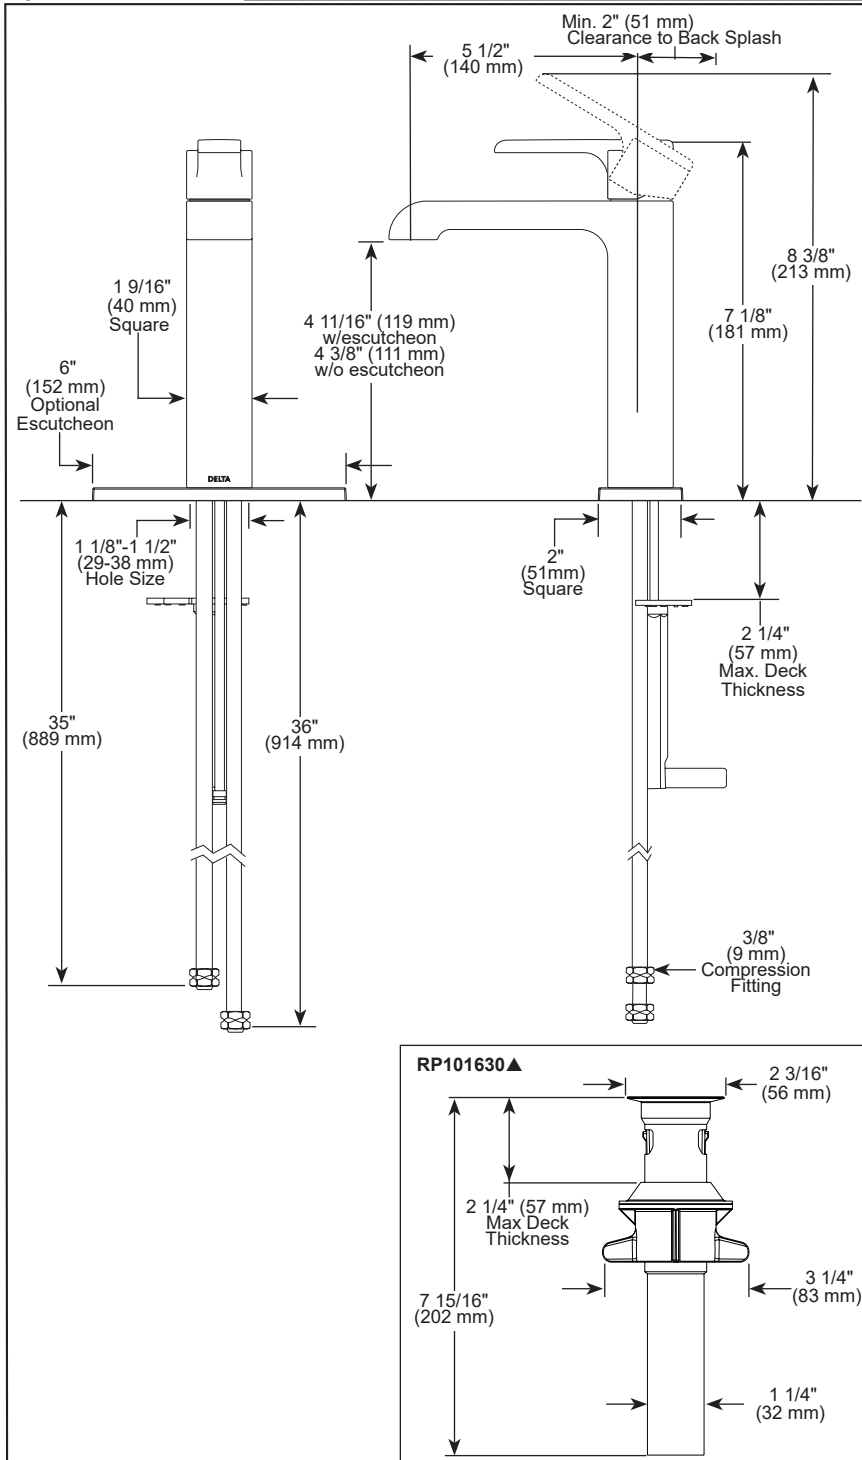

▲ Designate Proper Finish Suffix

Delta reserves the right (1) to make changes in specifications and materials, and (2) to change or discontinue models, both without notice or obligation. Dimensions are for reference only. See current full-line price book or www.deltafaucet.com for finish options and product availability.

Delta Faucet Company

55 E. 111th Street, Indianapolis, IN 46280
350 South Edgeware Road, St. Thomas, ON N5P 4L1
© 2023 Delta Faucet Company