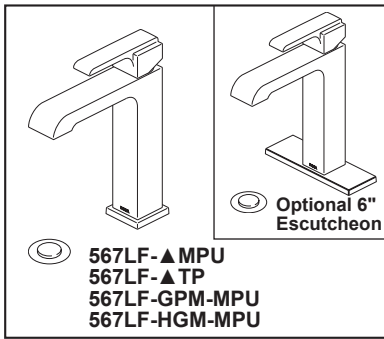

see what Delta can do^{SM}

BATHROOM FAUCET

- Ara® Bath Collection
- Single Handle Deck Mount

STANDARD SPECIFICATIONS:

- Max. flow rate 1.2 gpm @ 60 psi, 4.5 L/min @ 414 kPa
- GPM indicates max. flow rate 1.0 gpm @ 60 psi, 3.8 L/min @ 414 kPa
- HGM indicates max. flow rate 0.5 gpm @ 60 psi, 1.9 L/min @ 414 kPa
- One or three hole mount (escutcheon optional, included)
- Diamond coated ceramic cartridge
- 1/4" O.D. straight, staggered PEX supply lines
- Optional red/blue indicator ring provided with model
- Models have metal drain with push pop-up type fitting with plated flange and stopper, no lift rod hole
- Solid metal fabricated spout

WARRANTY

- Parts and Finish - Lifetime limited warranty; or for commercial purchasers, 10 years for multi-family residential (apartments and condominiums) and 5 years for all other commercial uses, in each case from the date of purchase.
- Electronic Parts and Batteries (if applicable) - 5 years from the date of purchase; or for commercial purchasers, 1 year from the date of purchase. No warranty is provided on batteries.

COMPLIES WITH:

- ASME A 112.18.1 / CSA B125.1
- ASME A 112.18.2 / CSA B125.2
- Indicates compliance to ICC/ANSI A117.1
- EPA WaterSense® - applies to 567LF-MPU, 567LF-TP, 567LF-GPM-MPU only

Submitted Model No.: _____

Specific Features: _____