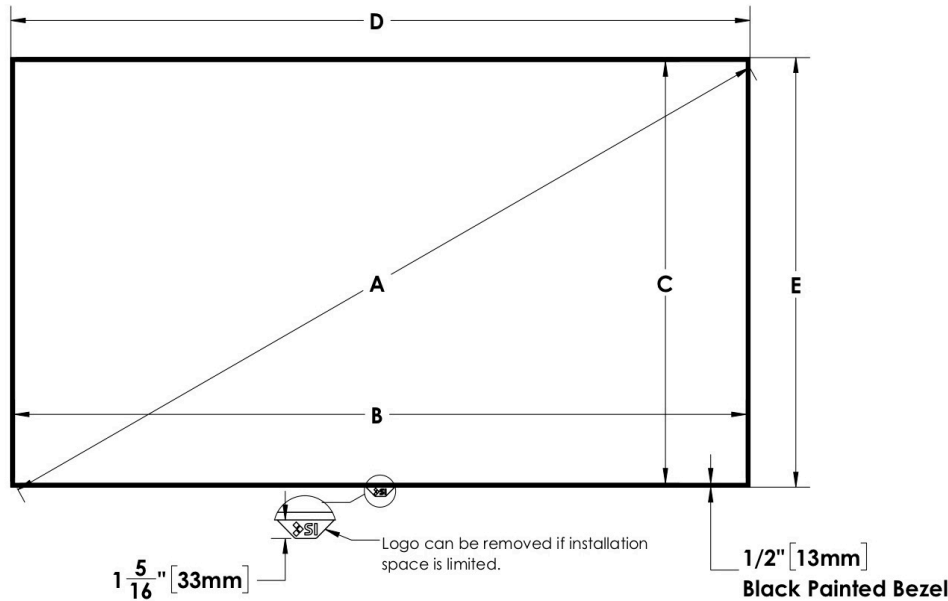

Measurements			Shipping Dims		Options
Diagonal	A	160.0000"	Ship Length	94"	Bezel Color: Black
Width	B	139.4375"	Ship Width	13"	Assembly Option: Un-assembled
Height	C	78.4375"	Ship Height	13"	Number of Mounting Brackets: 3
Total Width	D	140.6250"	Ship Weight	105 lbs.	Mount Style: Wall
Max Height	E	79.6250"			Crate: No
					LED Backlighting: None