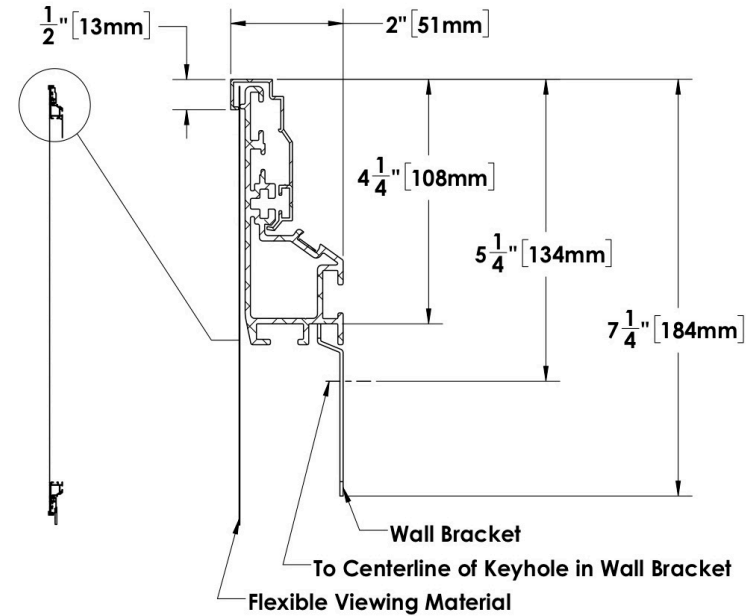

Measurements			Shipping Dims		Options
Diagonal	A	160.0000"	Ship Length	94"	Bezel Color: Black
Width	B	139.4375"	Ship Width	13"	Assembly Option: Un-assembled
Height	C	78.4375"	Ship Height	13"	Number of Mounting Brackets: 3
Total Width	D	140.6250"	Ship Weight	105 lbs.	Mount Style: Wall
Max Height	E	79.6250"			Crate: No
					LED Backlighting: None