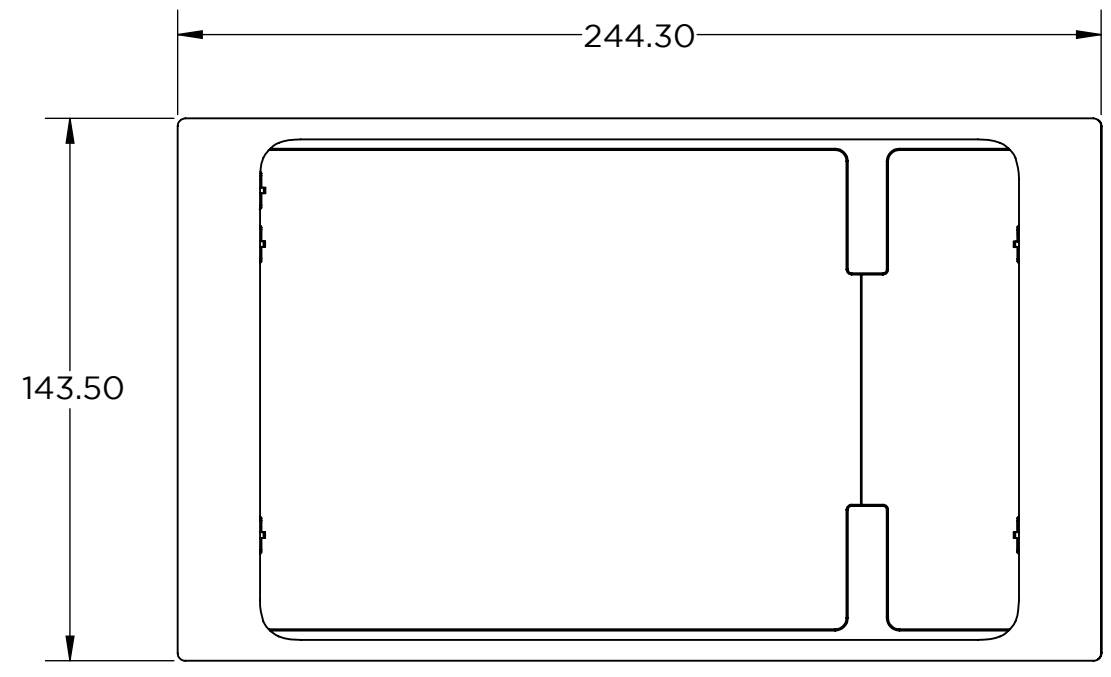

4

3

2

1

METRIC/INCHES		IPORT BY SONANCE	
DESIGNED IN SAN CLEMENTE, CALIFORNIA BY IPORT		NAME SIDE MOUNT MINI4	
NOTICE OF PROPRIETARY INFORMATION: <small>THE INFORMATION CONTAINED HEREIN IS THE PROPRIETARY PROPERTY OF DANA INNOVATIONS. THE POSSESSOR AGREES TO THE FOLLOWING: 1. TO MAINTAIN THIS DOCUMENT IN CONFIDENCE 2. NOT TO REPRODUCE OR COPY IT 3. NOT TO REVEAL OR PUBLISH IT IN WHOLE OR IN PART 4. ALL RIGHTS RESERVED</small>		SIZE B	SKU 70785
SCALE: 1:2		WEIGHT:	REV A
		SHEET 1 OF 1	