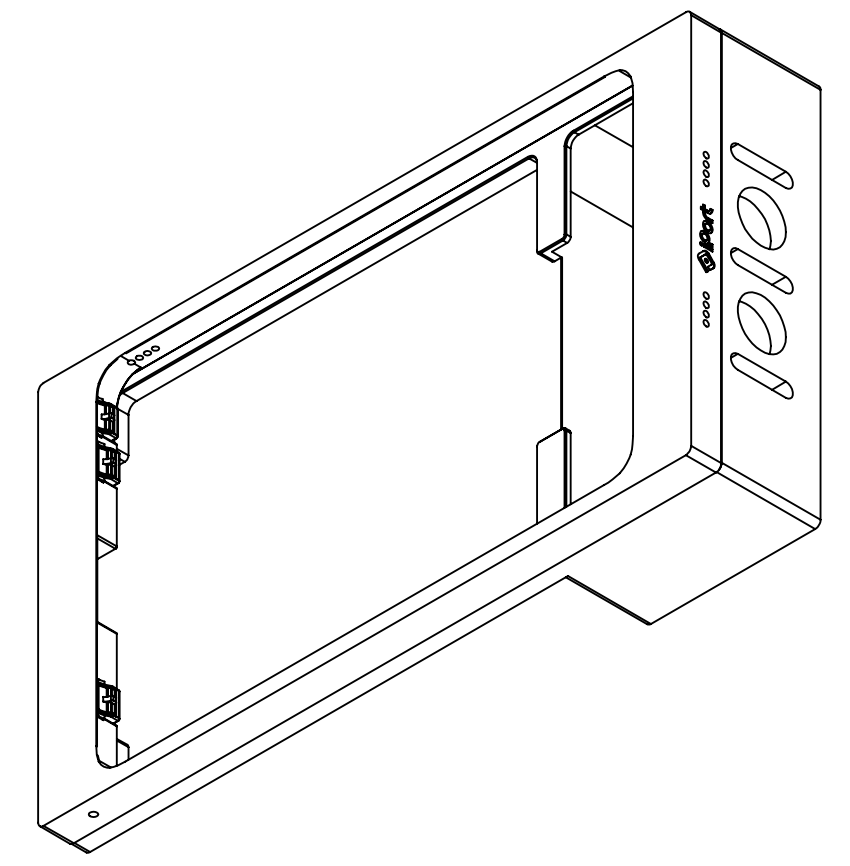

4

3

2

1

METRIC/INCHES		IPORT BY SONANCE	
DESIGNED IN SAN CLEMENTE, CALIFORNIA BY IPORT		NAME SIDE MOUNT MINI4	
NOTICE OF PROPRIETARY INFORMATION: <small>THE INFORMATION CONTAINED HEREIN IS THE PROPRIETARY PROPERTY OF DANA INNOVATIONS. THE POSSESSOR AGREES TO THE FOLLOWING: 1. TO MAINTAIN THIS DOCUMENT IN CONFIDENCE 2. NOT TO REPRODUCE OR COPY IT 3. NOT TO REVEAL OR PUBLISH IT IN WHOLE OR IN PART 4. ALL RIGHTS RESERVED</small>		SIZE B	SKU 70785
SCALE: 1:2		WEIGHT:	REV A
		SHEET 1 OF 1	