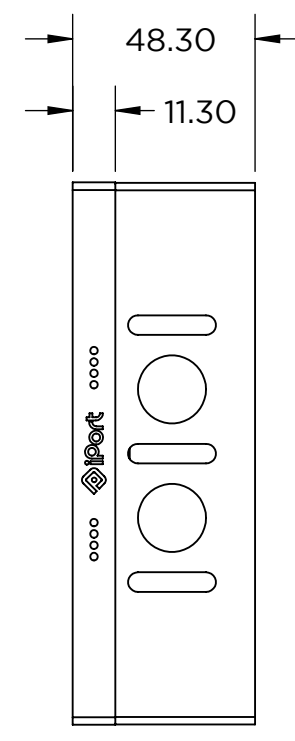

4

3

2

1

METRIC/INCHES		IPORT BY SONANCE	
DESIGNED IN SAN CLEMENTE, CALIFORNIA BY IPORT		NAME SIDE MOUNT MINI4	
NOTICE OF PROPRIETARY INFORMATION: <small>THE INFORMATION CONTAINED HEREIN IS THE PROPRIETARY PROPERTY OF DANA INNOVATIONS. THE POSSESSOR AGREES TO THE FOLLOWING: 1. TO MAINTAIN THIS DOCUMENT IN CONFIDENCE 2. NOT TO REPRODUCE OR COPY IT 3. NOT TO REVEAL OR PUBLISH IT IN WHOLE OR IN PART 4. ALL RIGHTS RESERVED</small>		SIZE B	SKU 70785
SCALE: 1:2		WEIGHT:	REV A
		SHEET 1 OF 1	

B

B

A

A

4

3

2

1