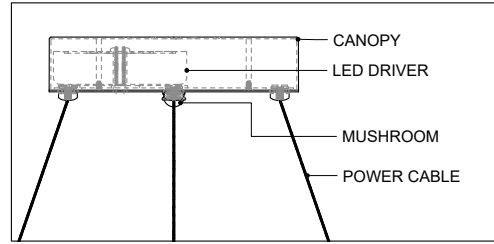

50.75" DIA. BODY
9.00" DIA. CANOPY

TOP VIEW

CANOPY DETAIL

FRONT VIEW

9000-1221

ALL WORK © 2024 CURREY & COMPANY