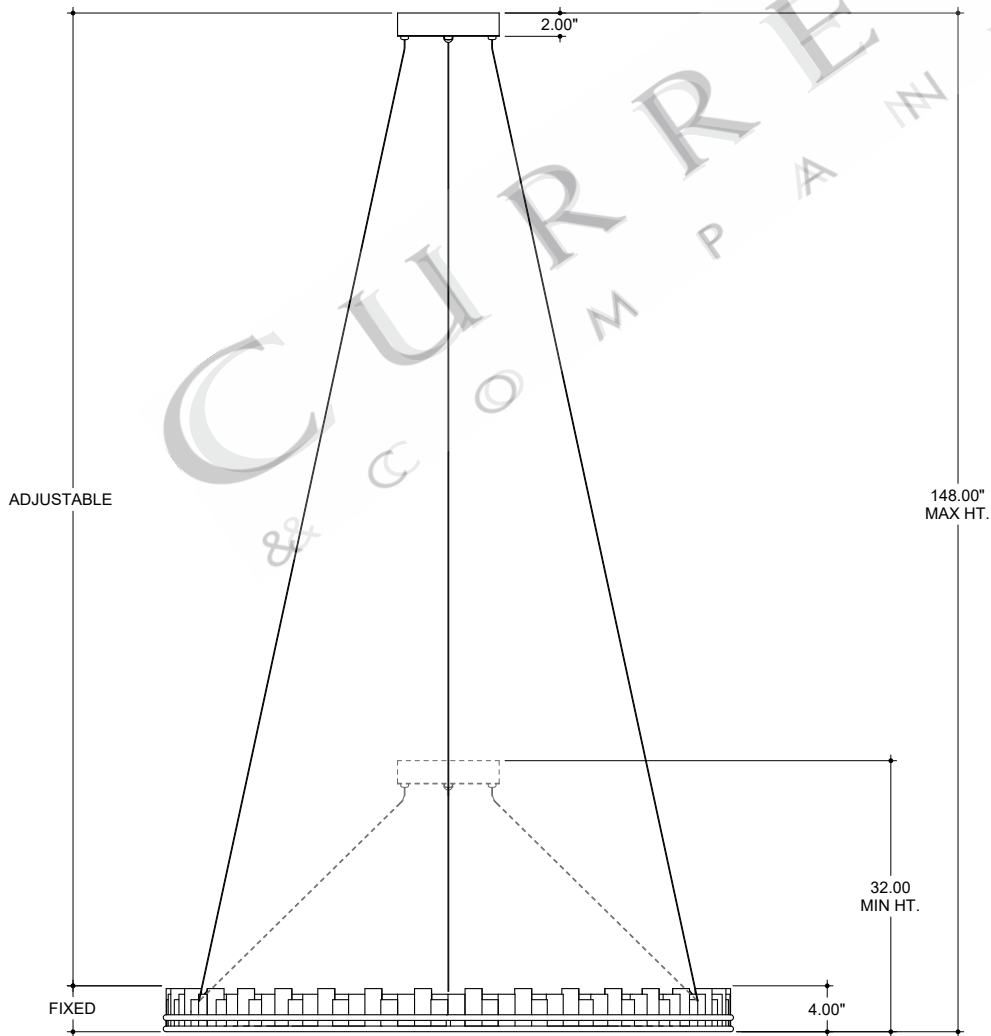

50.75" DIA. BODY
9.00" DIA. CANOPY

TOP VIEW

CANOPY DETAIL

FRONT VIEW

9000-1221

ALL WORK © 2024 CURREY & COMPANY