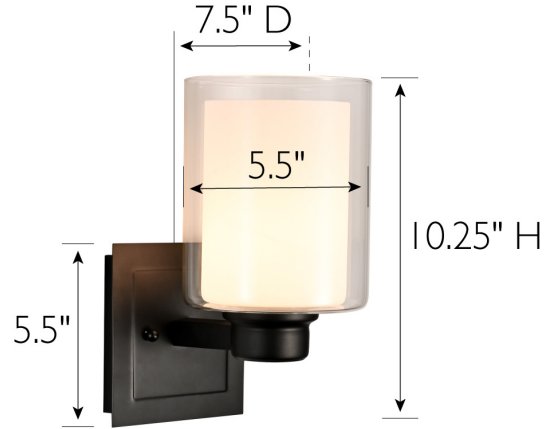

Oslo I-Light Dimmable Wall Light Matte Black

SPECIFICATIONS

MOUNTING:	Wall Mount	LED BRIGHTNESS (LUMENS):	N/A
SLOPED CEILING ADAPTABLE:	No	LED COLOR CORRELATED TEMPERATURE (CCT):	N/A
LAMP TYPE:	1 E26 Medium Base Bulb	LED COLOR RENDERING INDEX (CRI):	N/A
BULB INCLUDED:	No	LED EFFICACY:	N/A
WATTS PER BULB:	60W or LED Equivalent	LED AVERAGE RATED LIFE:	N/A
TOTAL WATTAGE:	60W or LED Equivalent	ENERGY EFFICIENT:	No
DIMMABLE:	Yes	LIGHTING AMPS:	0.5
MATERIAL CONSTRUCTION:	Steel	VOLTAGE:	120V
ASSEMBLED DIMENSIONS:	10.25" H x 5.5" L x 7.5" D		
WEIGHT:	3.49 lbs.		
BACKPLATE DIMENSIONS:	5.5" H x 5.5" L x 0.75" D		
CANOPY/PLATE DIMENSIONS:	N/A		
GLASS/SHADE DIMENSIONS:	Inner: 6" H x 4.25" L x 4.25" D Outer: 6.5" H x 5.5" L x 5.5" D		
GLASS/SHADE MATERIAL:	Glass		
GLASS/SHADE TYPE:	Inner Frosted, Outer Clear		
GLASS/SHADE COLOR:	Inner White, Outer Clear		