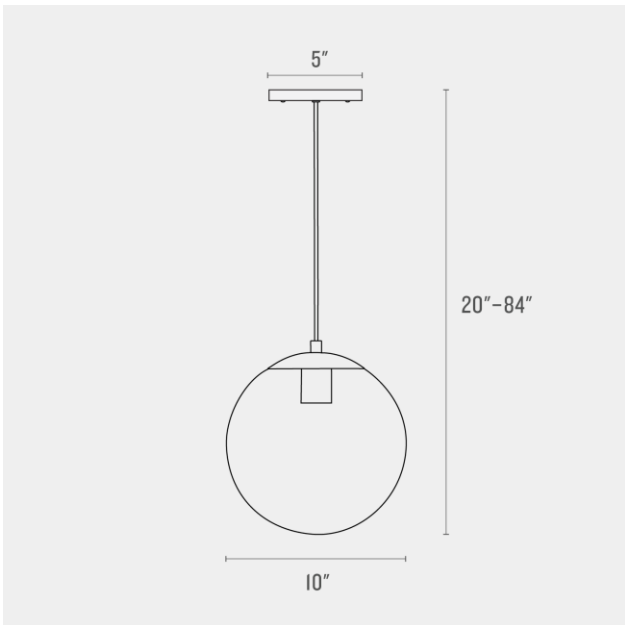

SCHOOLHOUSE

Luna Cord 10" Shade Pendant

Application: Pendant

Product Origin: Processed and assembled in Portland, Oregon using ethically-sourced domestic and global components.

UL Listed: Yes

Max Wattage: 60 W

Voltage: 120/220V

Location Rating: Damp

Dimensions:

Diameter: 10"

Canopy Width: 5"

Materials: Brass / Glass / Steel (white fixtures)

Details: Bulbs that will fit through the shade opening should have a maximum diameter of 3.5"

One year guarantee

Finish Options

Glass Options

Cord Options