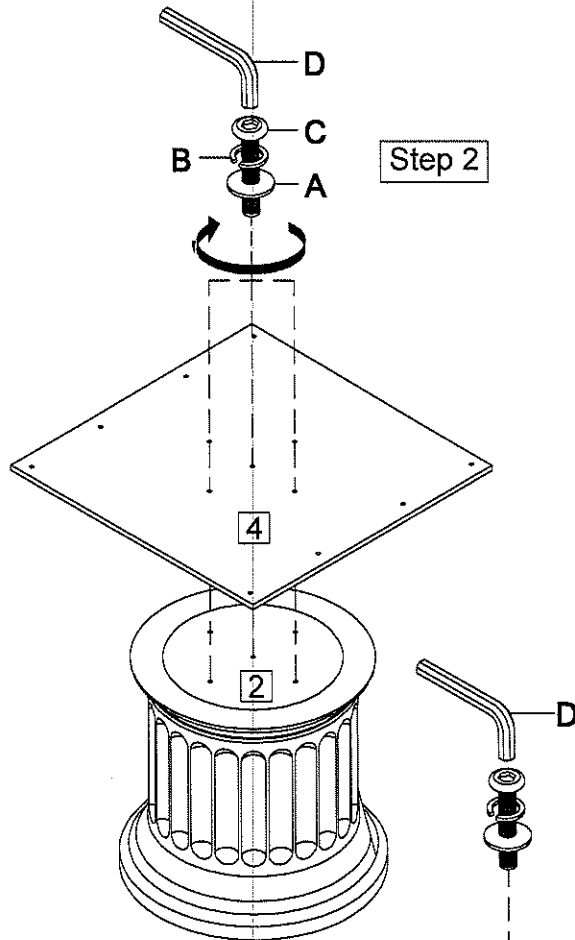

Thank you for purchasing this quality product from A.R.T. Furniture. Be sure to check all packing material for parts which may have come loose inside the carton during shipment. Identify and count all parts and compare with the parts list below.

Note: Some furniture is heavy, it is recommended that two people assembly this item to avoid injury or damage.

Step 1

REMOVE

Step 2

Step 3

Parts List			
1		Table Top	1
2		Table Base	1
3		Leaf	1
4		Connecting Plate	1

No.	Hardware List		Qt.
A		$\frac{5}{16}$ " X 19mm Flat Washer	5
B		$\frac{5}{16}$ " Lock Washer	5
C		$\frac{5}{16}$ " x 1 $\frac{1}{2}$ " Bolt	5
D		5mm Allen Wrench	1

A.R.T. FURNITURE™ ASSEMBLY INSTRUCTIONS

Round Dining Table
277225-2608

Step 4