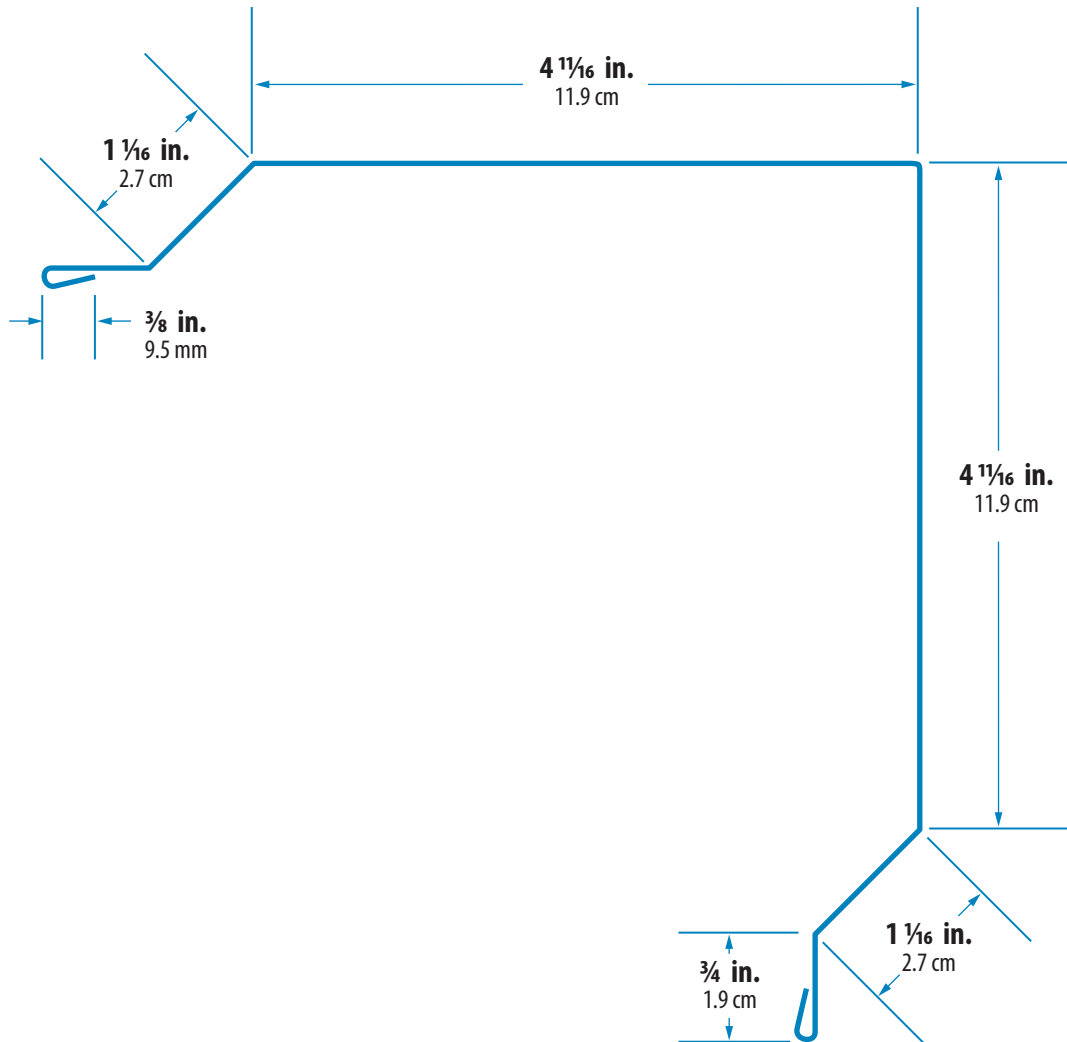

26 Gauge Galvanized Steel · 10 ft. Lengths

#327702
Galvanized

#GR-2CW
Cotton White

#GR-2FG
Forest Green

#31097
Barn Red

#31105
Light Stone

#31107
Mocha Tan