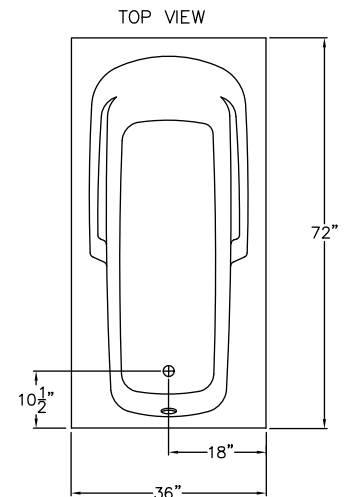

TO236DI
72" x 36" x 20"

FEATURES

FINISH	PRODUCT	PIECES	WALL
AcrylX™	Drop In Tub	One	Smooth

OPTIONS

WHIRLPOOL	STANDARD COLOR	ACCESSORIES
Yes	White, Bone, Biscuit	Drain

TECHNICAL INFORMATION

WT	LOAD FACTOR	HANDED BY	CODES
90	0.35	End Drain	ANSI 124.1, UPC

AVAILABILITY ■

Due to the nature of the materials, dimensions may vary +/- 1/2".