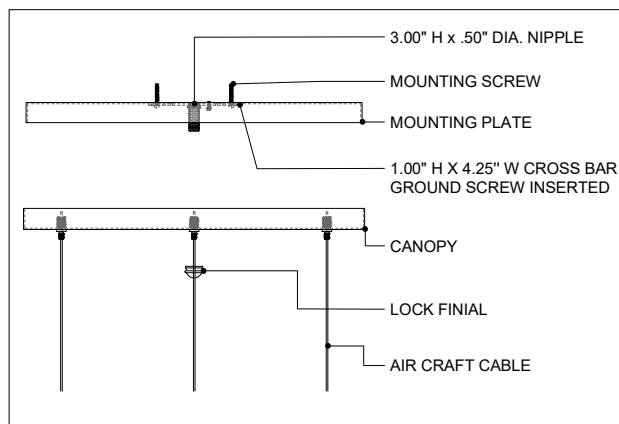

TOP VIEW

CANOPY DETAIL

FRONT VIEW

131.00"
MAX HT.

14.00"
MIN. HT.

11.00"