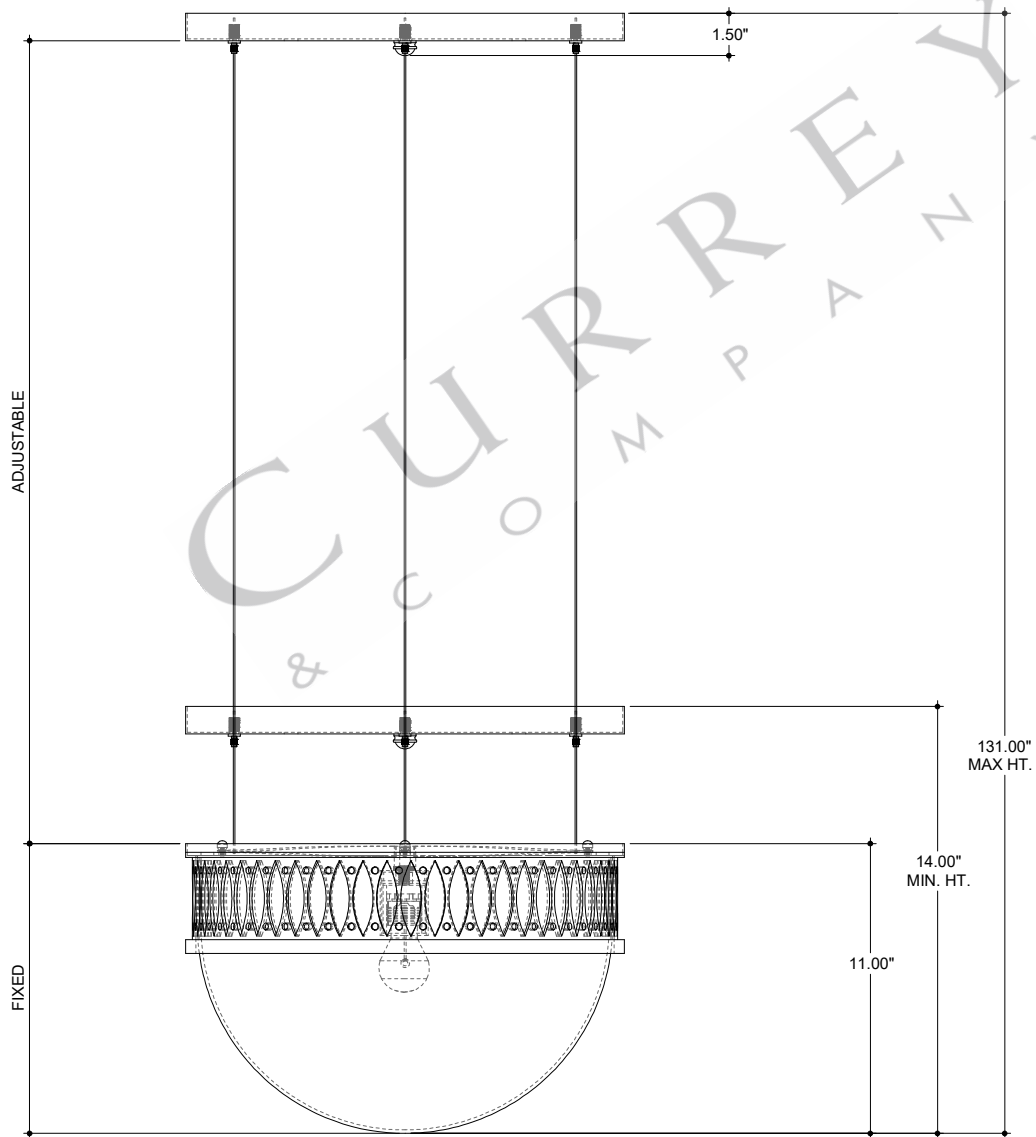

TOP VIEW

CANOPY DETAIL

FRONT VIEW

131.00"
MAX HT.

14.00"
MIN. HT.

11.00"