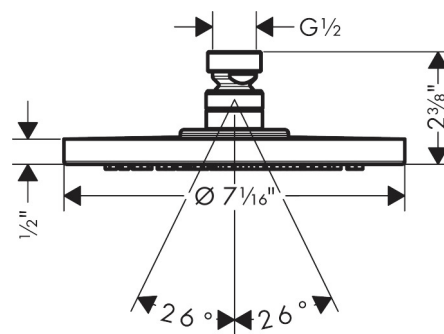

Drawing

Technology

Features

- Spray modes: PowderRain
- Fully-finished matching spray face
- Flow: 2.5 GPM (9.5 L/Min)