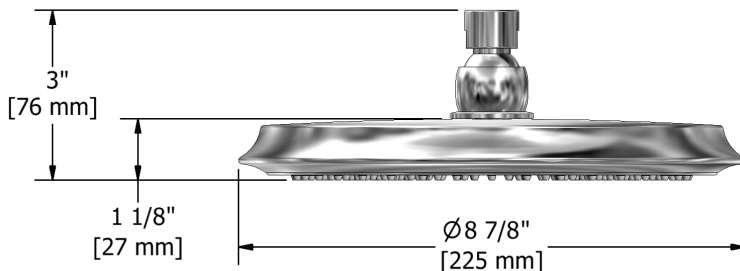

SPECIFICATIONS

DESCRIPTION

- 1 function

FLOW

- 7.6 L/min (2 gpm) (80psi) max / 5.7 L/min (1.5 gpm) (45 psi) min
- 5.7L/min (1.5 gpm) (80psi) max / 4.2 L/min (1.1gpm) (45 psi) min [408-15]
- 6.8L/min (1.8 gpm) (80psi) max / 5.1 L/min (1.3 gpm) (45 psi) min [408-WS]

STANDARDS

- ASME A112.18.1 / CSA B125.1

WARRANTY

- Most products or parts carry "Limited Warranties" against manufacturing defects. For US customers please visit houseofrohl.com/support and for Canadian customers please visit houseofrohl.ca/support for complete product and finish warranty.

8" Rain Showerhead

MODELS: 408

UPC®

For warranty or additional information, contact:

U.S.A.
houseofrohl.com/support
1-800-777-9762

QUEBEC / MARITIMES / WESTERN CANADA
QUÉBEC / MARITIMES / OUEST CANADIEN
QUEBEC / MARITIMOS / CANADA OCCIDENTAL
houseofrohl.ca/support
1-866-473-8442

ONTARIO
houseofrohl.ca/support
1-800-287-5354

Riobel

PERRIN & ROWE®
LONDON

victoria ⊕ albert®

ROHL

Schaub

EMTEK.