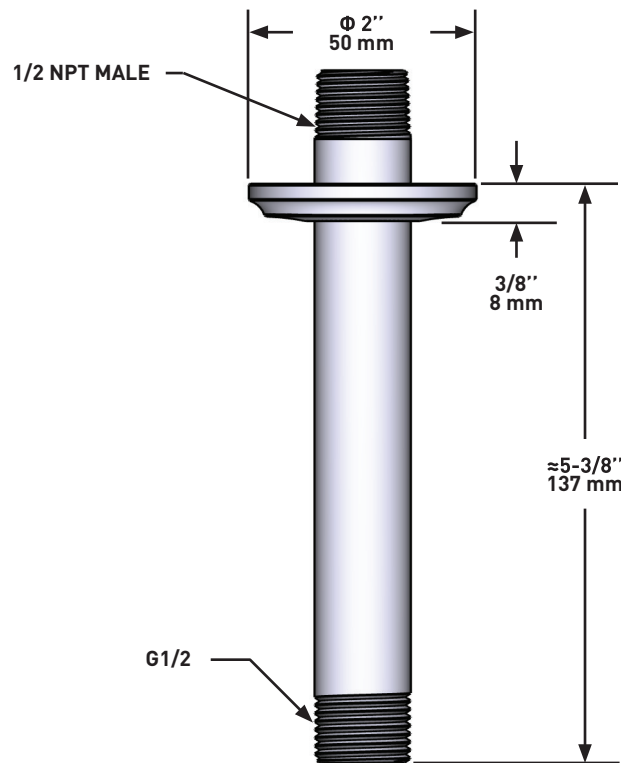

SPECIFICATIONS

DESCRIPTION

- ½ NPT inlet male
- Shower arm with Momenti flange

WARRANTY

- Most products or parts carry "Limited Warranties" against manufacturing defects. For US customers please visit houseofrohl.com/support and for Canadian customers please visit houseofrohl.ca/support for complete product and finish warranty.

15 cm (6") vertical shower arm

MODELS: 558

For warranty or additional information, contact:

U.S.A.
houseofrohl.com/support
1-800-777-9762

QUEBEC / MARITIMES / WESTERN CANADA
QUÉBEC / MARITIMES / OUEST CANADIEN
QUEBEC / MARITIMOS / CANADA OCCIDENTAL
houseofrohl.ca/support
1-866-473-8442

ONTARIO
houseofrohl.ca/support
1-800-287-5354