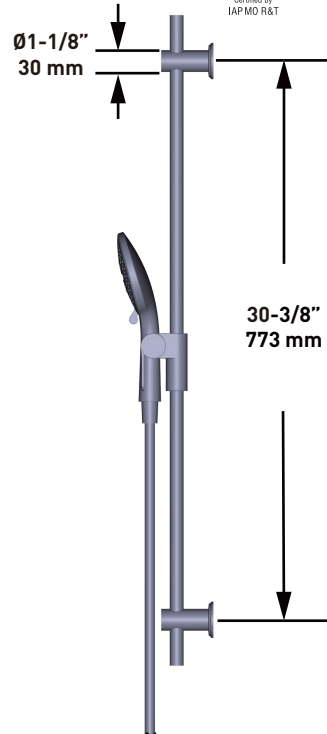

DESCRIPTION

- 408 - 20 cm (8") Showerhead
- 734 - Handshower Outlet
- 4872 - Handshower Rail
- TMF23 - 1/2" Therm & Pressure Balance Trim With 3 Functions
- 554 - 40 cm (16") Wall Shower Arm
- 558 - 15 cm (6") Ceiling Shower Arm

- 4375 5-function handshower
- 59" (150 cm) shower hose with 2 check valves
- Ø 3/4" (19mm) slide bar

FLOW

- 1.8 GPM/6.8 LPM at 80 PSI

STANDARDS

- CSA B125.1 / ASME A112.18.1
- CEC

WARRANTY

- Most products or parts carry "Limited Warranties" against manufacturing defects. For US customers please visit houseofrohl.com/support and for Canadian customers please visit houseofrohl.ca/support for complete product and finish warranty.

SPECIFICATIONS

Handshower Set With 36" Slide Bar and 5-Function Handshower

MODELS: 4872

For warranty or additional information, contact:

U.S.A.
houseofrohl.com/support
 1-800-777-9762

QUEBEC / MARITIMES / WESTERN CANADA
 QUÉBEC / MARITIMES / OUEST CANADIEN
 QUEBEC / MARITIMOS / CANADA OCCIDENTAL
houseofrohl.ca/support
 1-866-473-8442