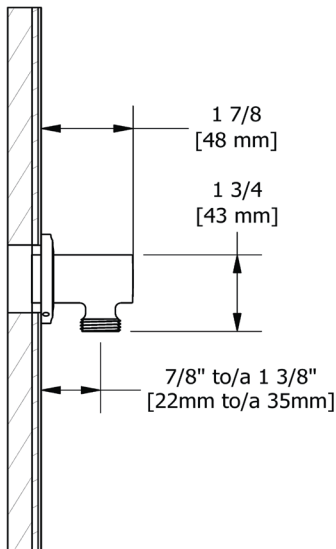

Si vous souhaitez obtenir de l'information supplémentaire à propos de la garantie ou de tout autre élément, communiquez avec :

U.S.A.
houseofrohl.com/support
1-800-777-9762

QUEBEC / MARITIMES / WESTERN CANADA
QUÉBEC / MARITIMOS / OUEST CANADIEN
QUEBEC / MARITIMOS / CANADA OCCIDENTAL
houseofrohl.ca/support
1-866-473-8442

ONTARIO
houseofrohl.ca/support
1-800-287-5354

Riobel

PERRIN & ROWE
LONDON

victoria ⊕ albert®

ROHL