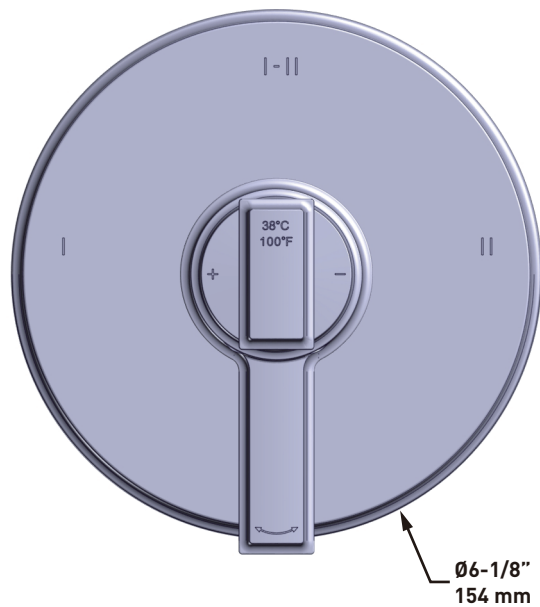

For warranty or additional information, contact:

U.S.A.
houseofrohl.com/support
1-800-777-9762

QUEBEC / MARITIMES / WESTERN CANADA
QUÉBEC / MARITIMES / OUEST CANADIEN
QUEBEC / MARITIMOS / CANADA OCCIDENTAL
houseofrohl.ca/support
1-866-473-8442

ONTARIO
houseofrohl.ca/support
1-800-287-5354