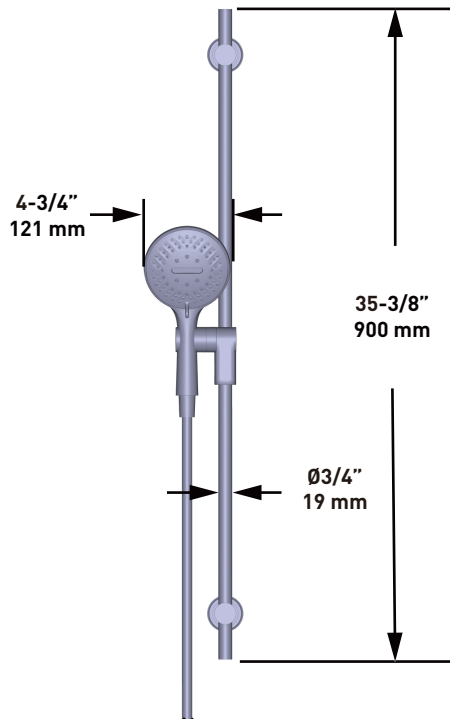

DESCRIPTION

- 408 - 20 cm (8") Showerhead
- 734 - Handshower Outlet
- 4872 - Handshower Rail
- TMF23 - 1/2" Therm & Pressure Balance Trim With 3 Functions
- 554 - 40 cm (16") Wall Shower Arm
- 558 - 15 cm (6") Ceiling Shower Arm

- 4375 5-function handshower
- 59" (150 cm) shower hose with 2 check valves
- Ø 3/4" (19mm) slide bar

FLOW

- 1.8 GPM/6.8 LPM at 80 PSI

STANDARDS

- CSA B125.1 / ASME A112.18.1
- CEC

WARRANTY

- Most products or parts carry "Limited Warranties" against manufacturing defects. For US customers please visit houseofrohl.com/support and for Canadian customers please visit houseofrohl.ca/support for complete product and finish warranty.

SPECIFICATIONS

Handshower Set With 36" Slide Bar and 5-Function Handshower

MODELS: 4872

For warranty or additional information, contact:

U.S.A.
houseofrohl.com/support
 1-800-777-9762

QUEBEC / MARITIMES / WESTERN CANADA
 QUÉBEC / MARITIMES / OUEST CANADIEN
 QUEBEC / MARITIMOS / CANADA OCCIDENTAL
houseofrohl.ca/support
 1-866-473-8442