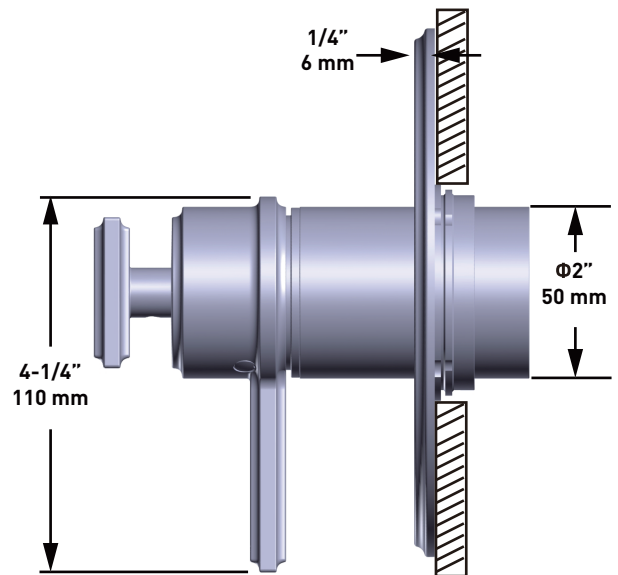

For warranty or additional information, contact:

U.S.A.
houseofrohl.com/support
1-800-777-9762

QUEBEC / MARITIMES / WESTERN CANADA
QUÉBEC / MARITIMES / OUEST CANADIEN
QUEBEC / MARITIMOS / CANADA OCCIDENTAL
houseofrohl.ca/support
1-866-473-8442

ONTARIO
houseofrohl.ca/support
1-800-287-5354