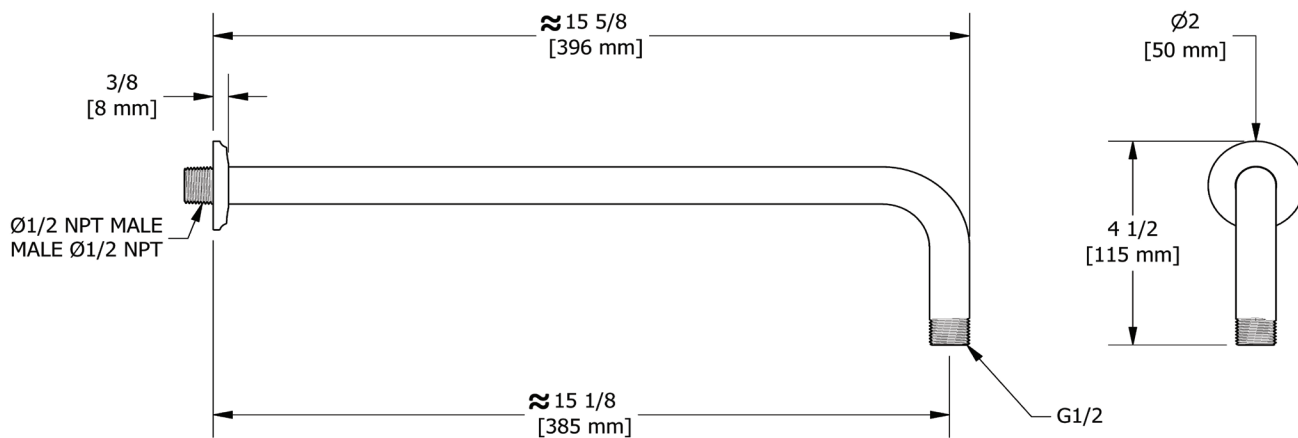

For warranty or additional information, contact:

U.S.A.
houseofrohl.com/support
1-800-777-9762

QUEBEC / MARITIMES / WESTERN CANADA
QUÉBEC / MARITIMES / OUEST CANADIEN
QUEBEC / MARITIMOS / CANADA OCCIDENTAL
houseofrohl.ca/support
1-866-473-8442

ONTARIO
houseofrohl.ca/support
1-800-287-5354

Riobel

PERRIN & ROWE
LONDON

victoria ⊕ albert®

ROHL