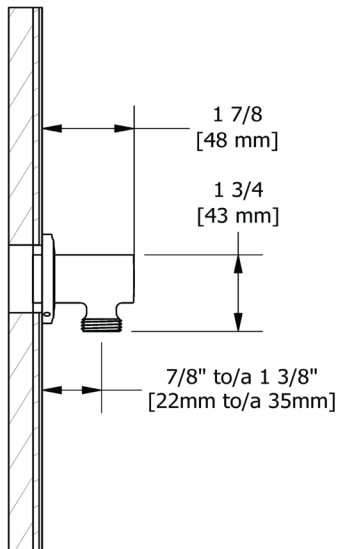

For warranty or additional information, contact:

U.S.A.
houseofrohl.com/support
1-800-777-9762

QUEBEC / MARITIMES / WESTERN CANADA
QUÉBEC / MARITIMES / OUEST CANADIEN
QUEBEC / MARITIMOS / CANADA OCCIDENTAL
houseofrohl.ca/support
1-866-473-8442

ONTARIO
houseofrohl.ca/support
1-800-287-5354

Riobel

PERRIN & ROWE
LONDON

victoria ⊕ albert®

ROHL

Schaub

EMTEK.