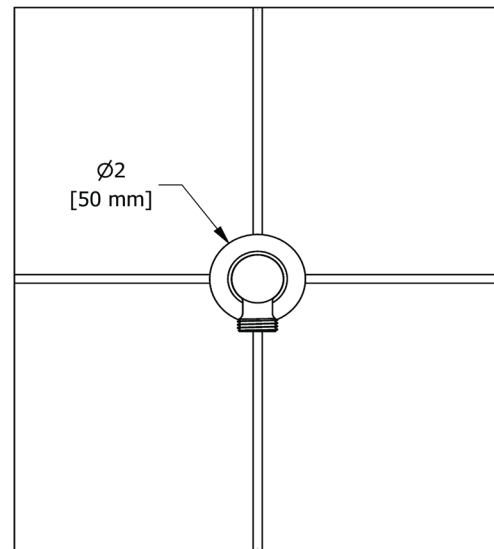

For warranty or additional information, contact:

U.S.A.
houseofrohl.com/support
1-800-777-9762

QUEBEC / MARITIMES / WESTERN CANADA
QUÉBEC / MARITIMES / OUEST CANADIEN
QUEBEC / MARITIMOS / CANADA OCCIDENTAL
houseofrohl.ca/support
1-866-473-8442

ONTARIO
houseofrohl.ca/support
1-800-287-5354

Riobel

PERRIN & ROWE
LONDON

victoria ⊕ albert®

ROHL

Schaub

EMTEK.