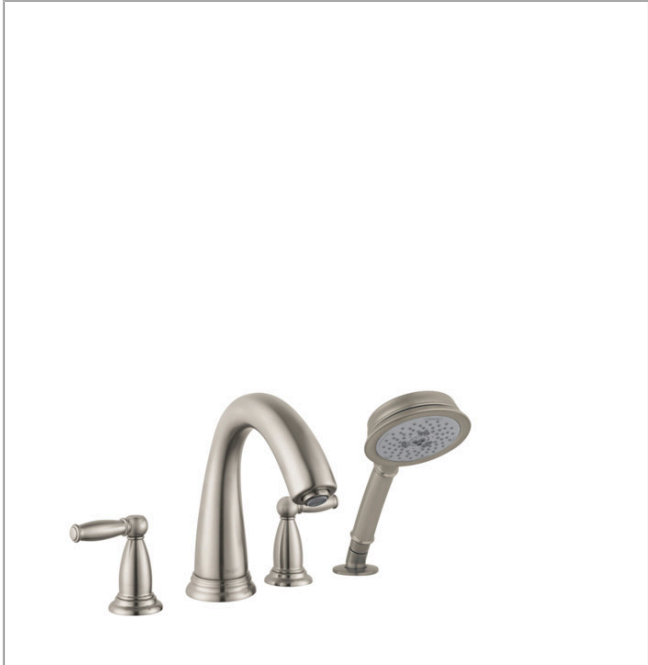

**Swing C**  
**4-Hole Roman Tub Set Trim with Lever Handles and 2.0 GPM Handshower**  
 Finishes : **brushed nickel** Part no. : **06123820**

**Description**

**Features**

- consists of: 4-Hole Roman tub filler trim, Handshower, Handshower holder
- 90° ceramic valves
- Integrated double backflow prevention

**Item details**

List Price \$ 1,258.00

**Technology**

**Compliance**

**Product image**

**Scale drawing**