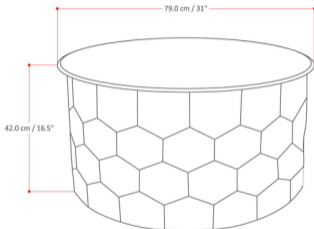

Whitney Metal Storage Coffee Table

Net Weight: 39 (lb)