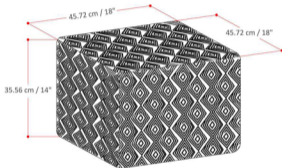

Graham Rectangular Pouf

Net Weight: 5.7 (lb)