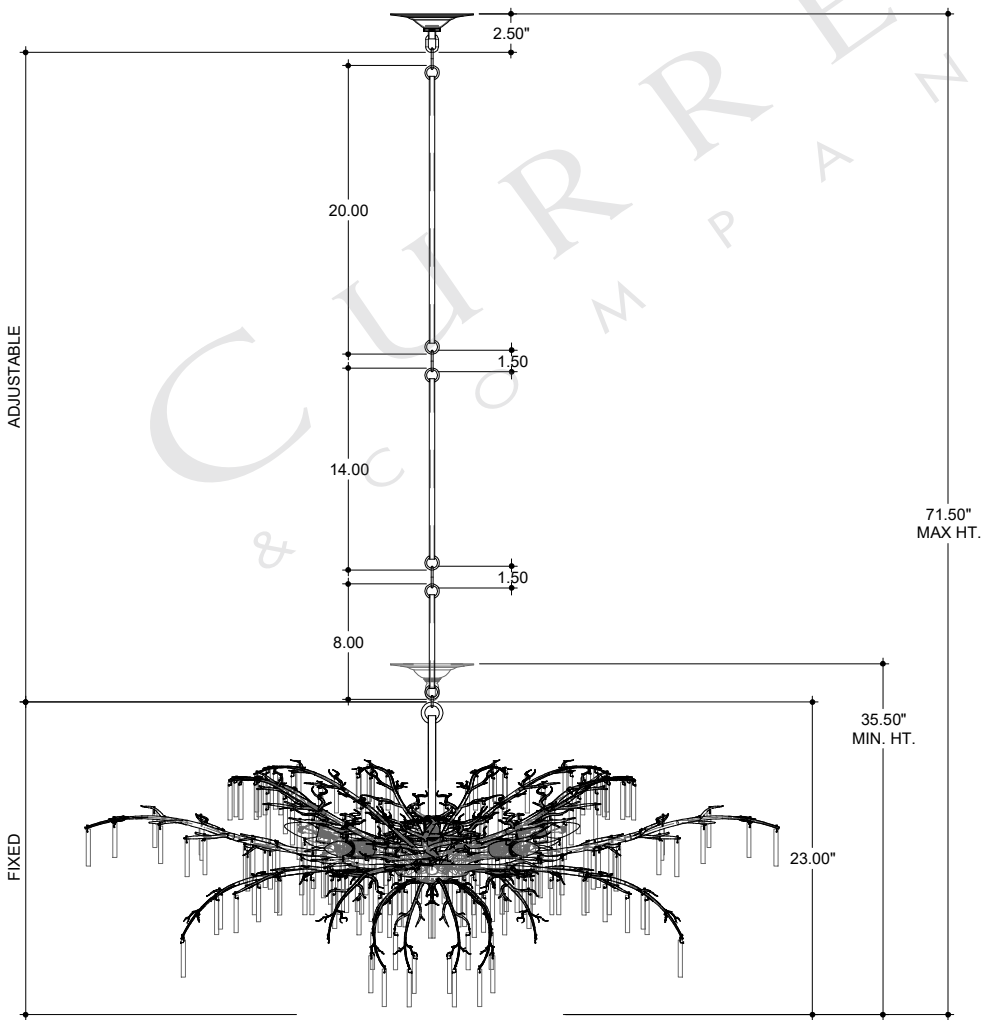

60.25" DIA. BODY  
 7.00" DIA. CANOPY  
 1.00" H X 4.25" W  
 CROSS BAR

CANOPY DETAIL

TOP VIEW

FRONT VIEW

9000-0608

ALL WORK © 2020 CURREY & COMPANY