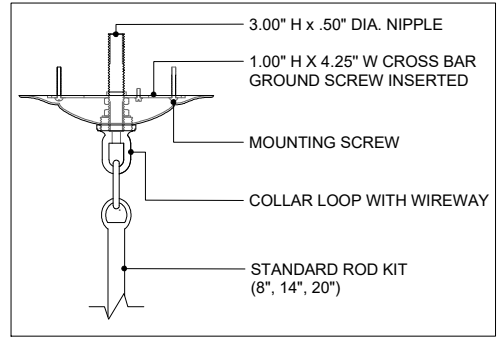

60.25" DIA. BODY  
 7.00" DIA. CANOPY  
 1.00" H X 4.25" W  
 CROSS BAR

CANOPY DETAIL

TOP VIEW

FRONT VIEW

9000-0608

ALL WORK © 2020 CURREY & COMPANY