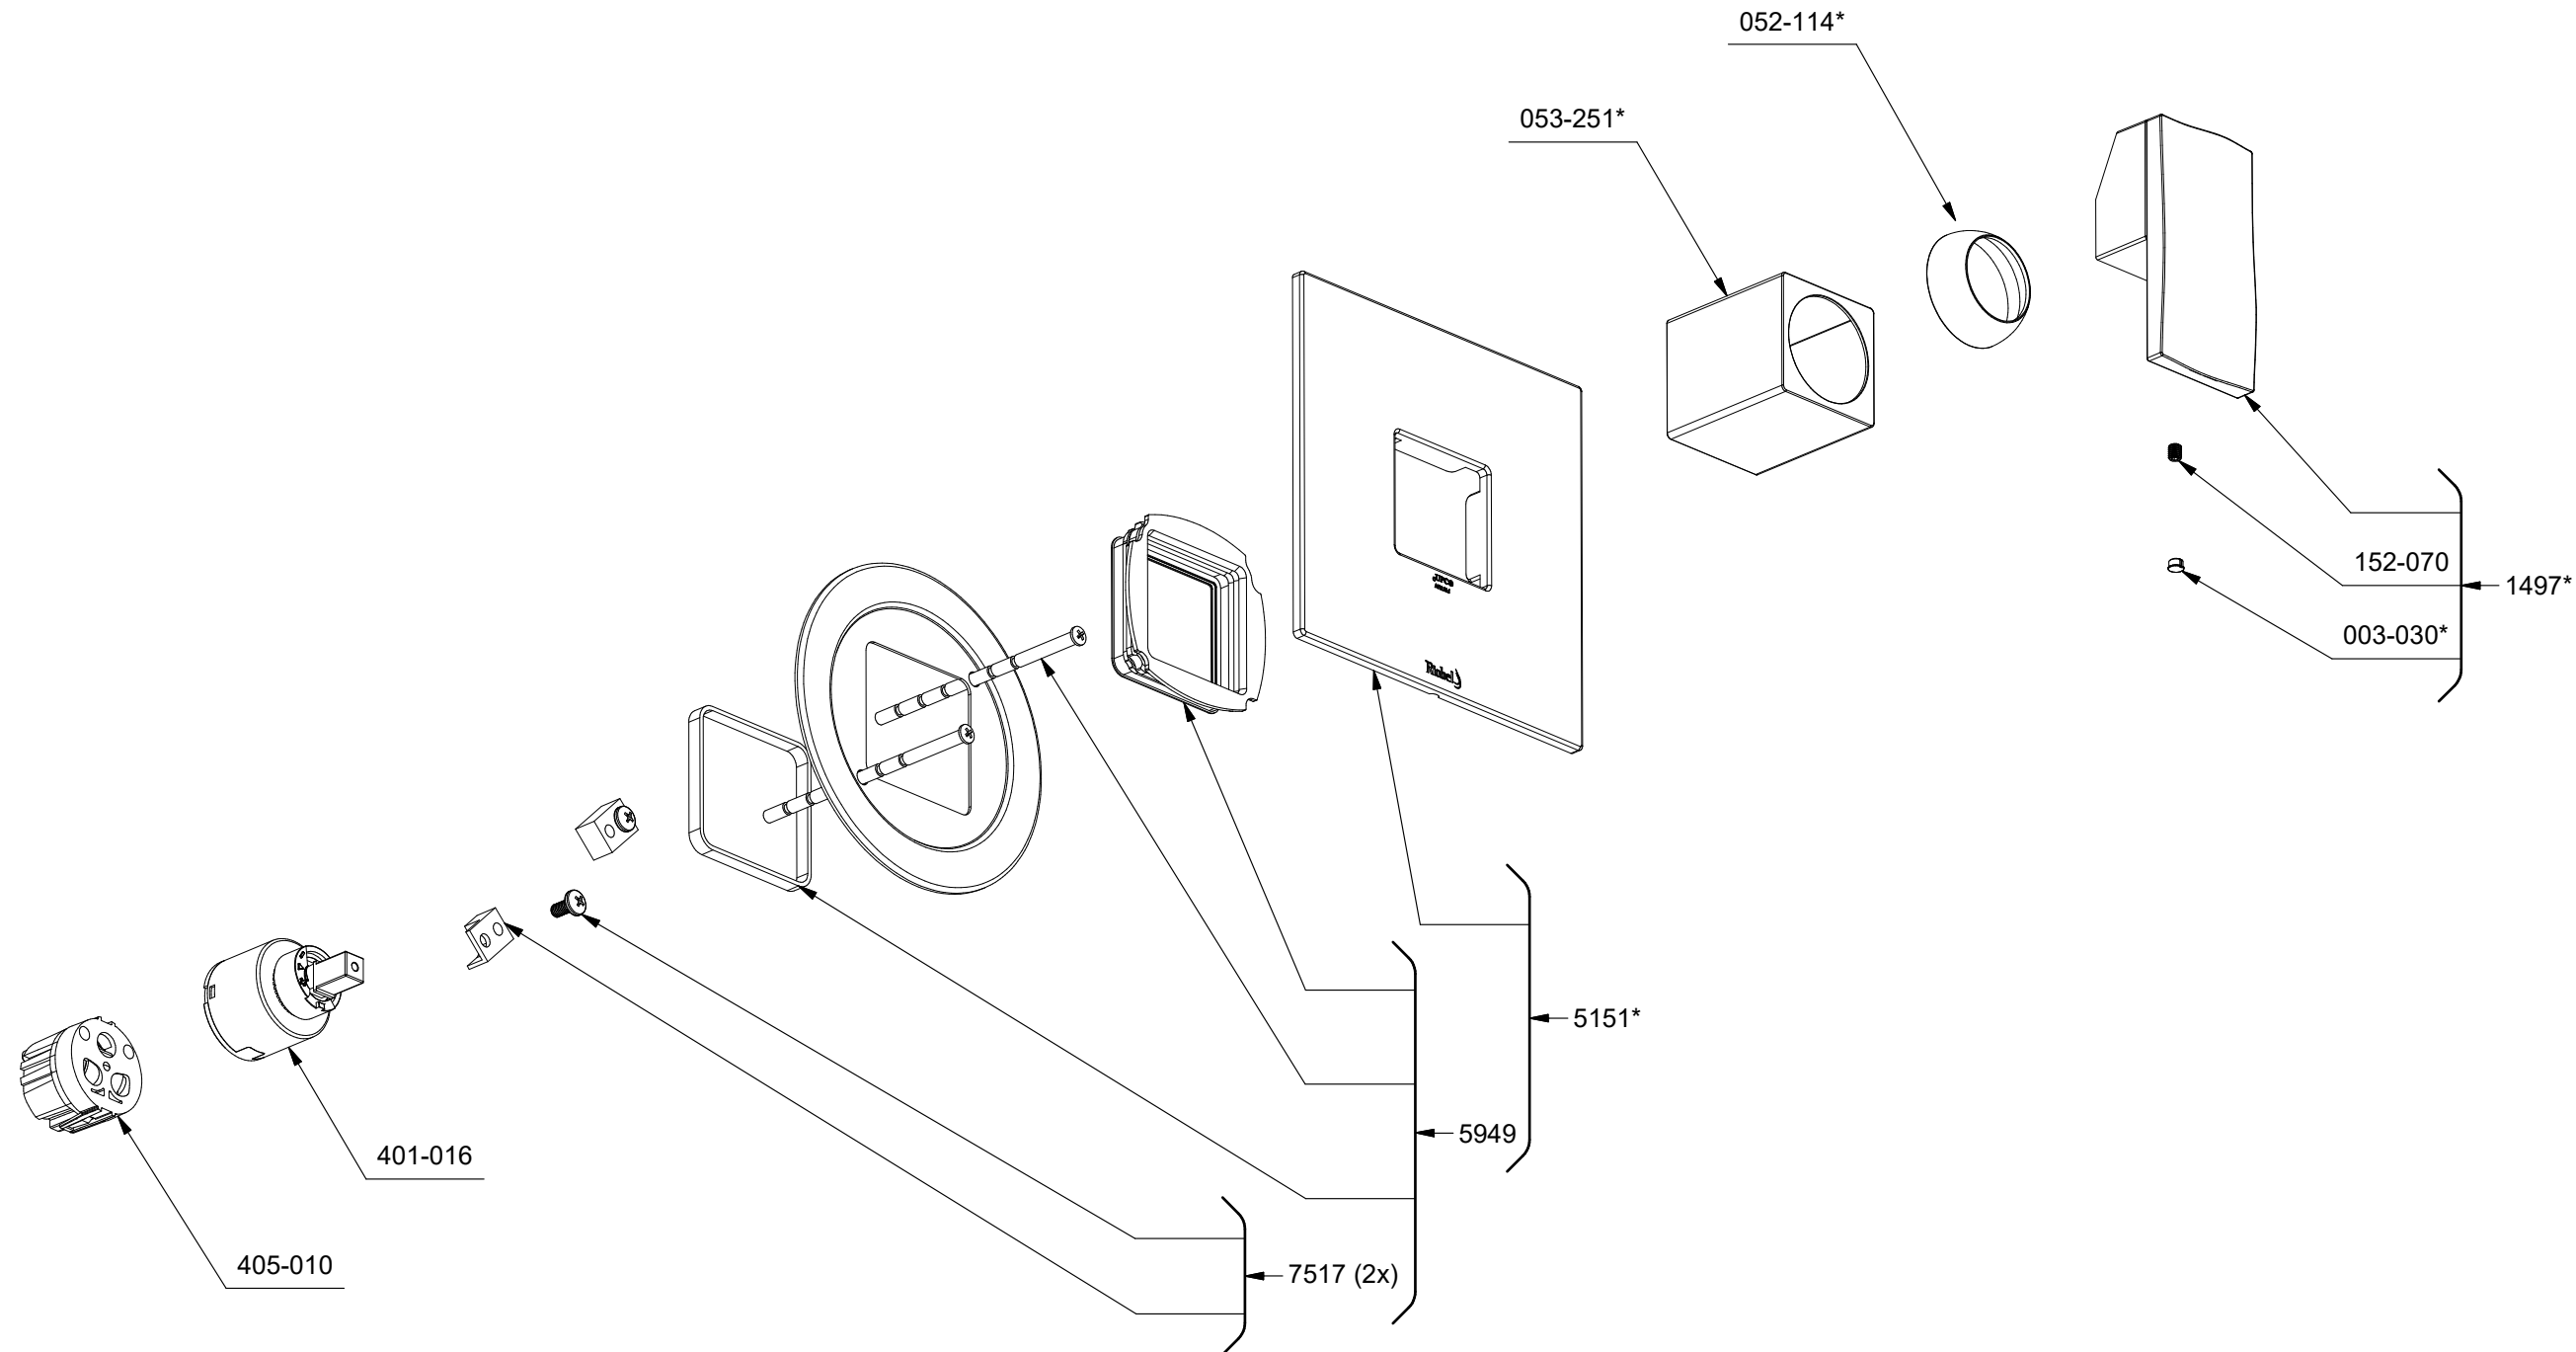

***Finish determined by Suffix**

Finish	Description
C	Chrome
BN	Brushed Nickel
BG	Brushed Gold
BC	Brushed Chrome

TOOL :

505-025 (Allen key 2.5mm)