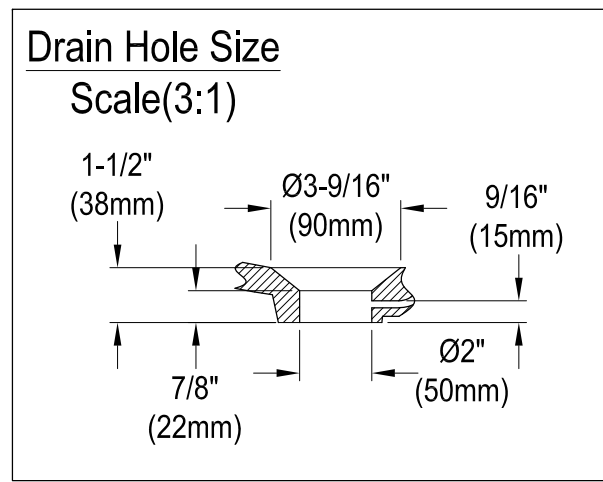

# VT7DE512823C420,2,3,6,7,8

51" Acrylic Freestanding Tub with 7" Faucet Drillings & Drain

# VT7DE512823C420,2,3,6,7,8

Toe Touch Drain with Overflow Hole