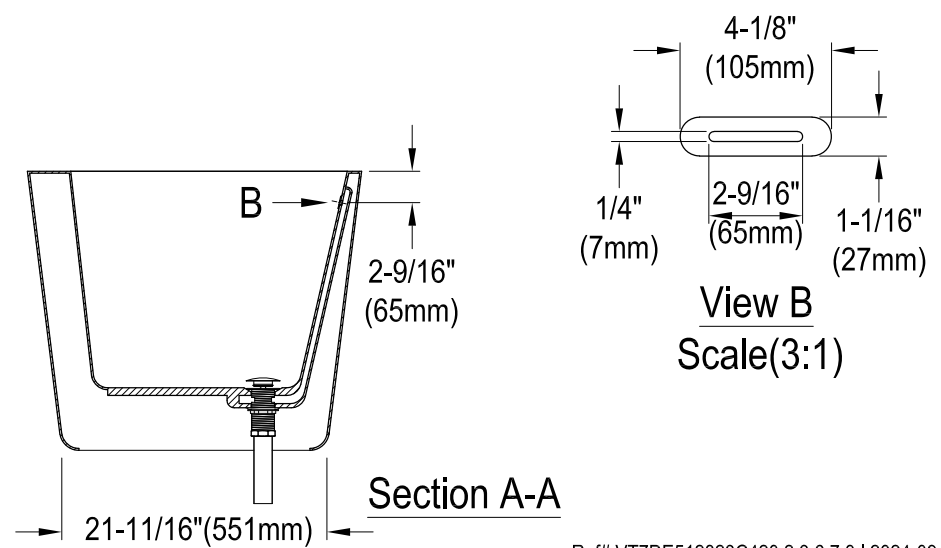

# VT7DE512823C420,2,3,6,7,8

51" Acrylic Freestanding Tub with 7" Faucet Drillings & Drain

# VT7DE512823C420,2,3,6,7,8

Toe Touch Drain with Overflow Hole