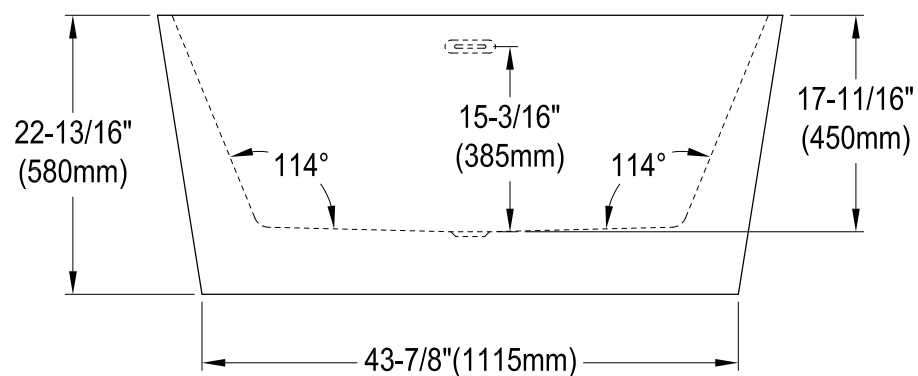

# VT7DE512823C420,2,3,6,7,8

51" Acrylic Freestanding Tub with 7" Faucet Drillings & Drain

# VT7DE512823C420,2,3,6,7,8

Toe Touch Drain with Overflow Hole