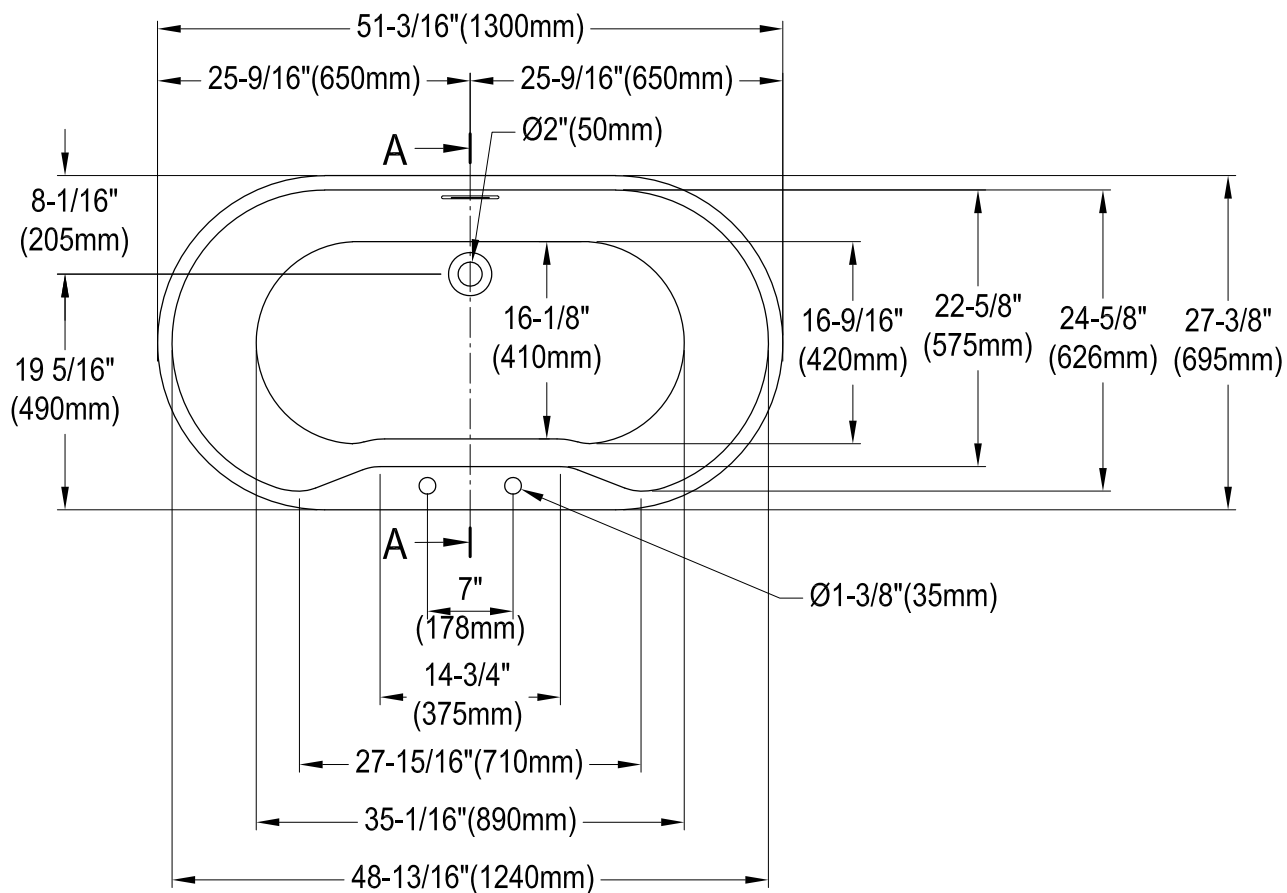

# VT7DE512823C420,2,3,6,7,8

51" Acrylic Freestanding Tub with 7" Faucet Drillings & Drain

# VT7DE512823C420,2,3,6,7,8

Toe Touch Drain with Overflow Hole