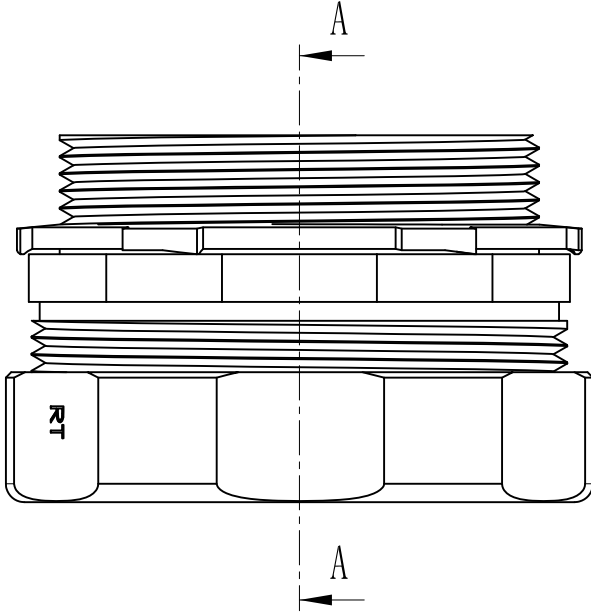

SIDES	BOTTOM
Material:C1018 Seamless steel tube	

CUTAWAY VIEW A-A

DESCRIPTION
TRADE REFERENCE TERMS

STANDARD PACKING
5 PCS

This data sheet is for reference only .GARVIN INDUSTRIES reserves the right to make changes to the design without prior notice.

GARVIN INDUSTRIES		
NO-THREAD CONNECTOR & COUPLINGS		
SIZE A4	DWG NO. RT300	REV A
DATA SHEET		