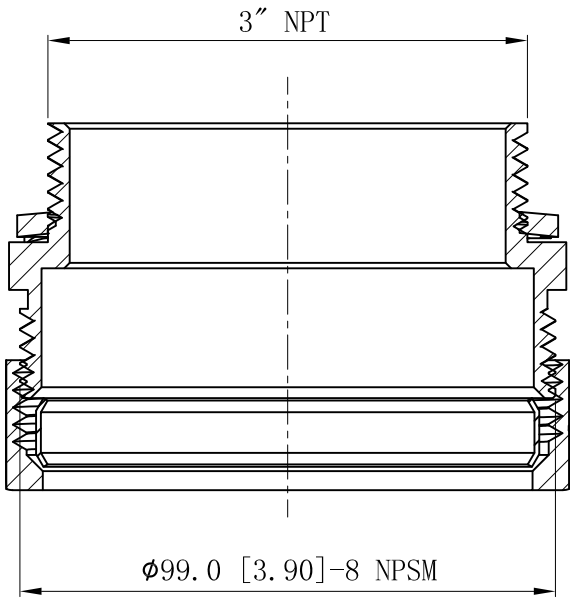

SIDES	BOTTOM
Material:C1018 Seamless steel tube	

CUTAWAY VIEW A-A

DESCRIPTION
TRADE REFERENCE TERMS

STANDARD PACKING
5 PCS

This data sheet is for reference only .GARVIN INDUSTRIES reserves the right to make changes to the design without prior notice.

GARVIN INDUSTRIES		
NO-THREAD CONNECTOR & COUPLINGS		
SIZE A4	DWG NO. RT300	REV A
DATA SHEET		