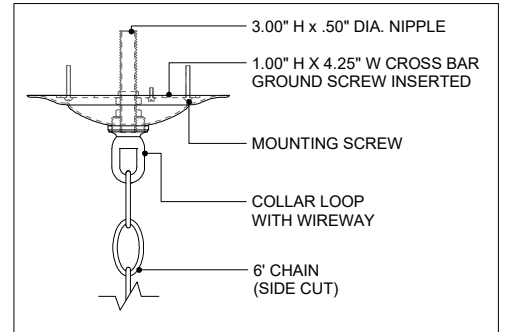

TOP VIEW

CANOPY DETAIL

FRONT VIEW

9000-0480

ALL WORK © 2019 CURREY & COMPANY