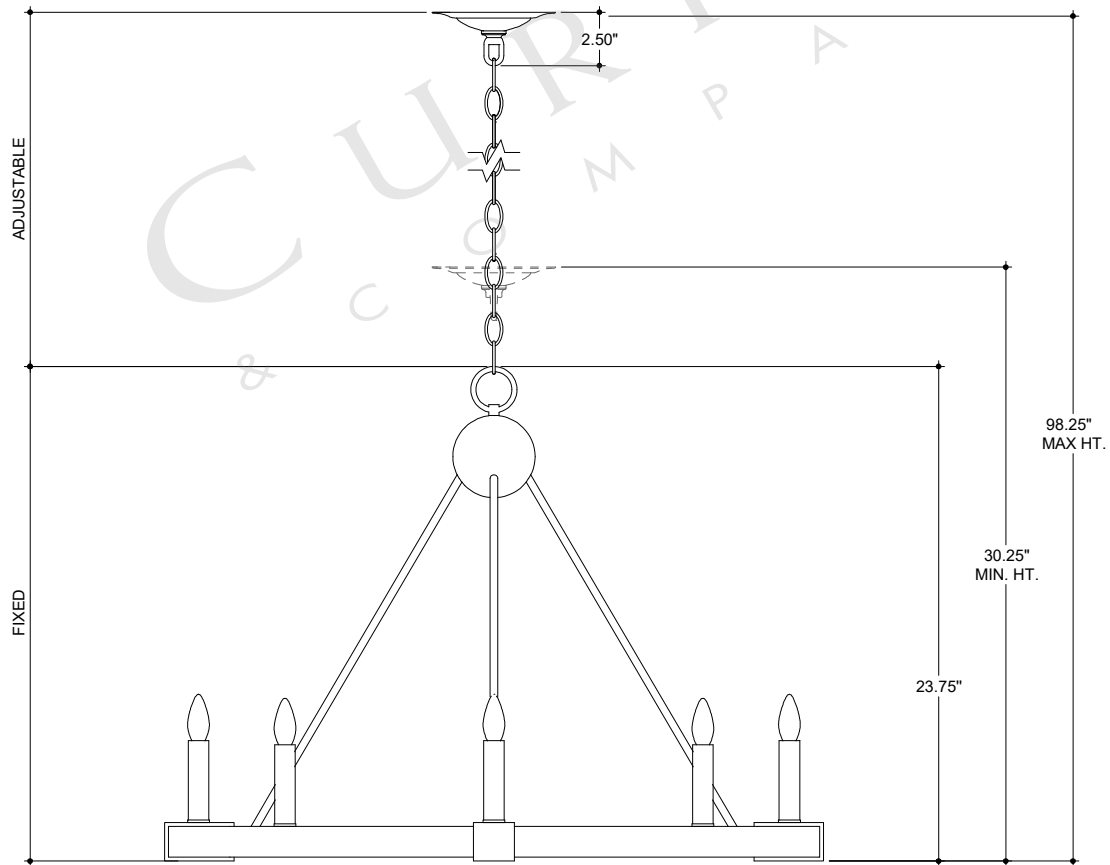

TOP VIEW

CANOPY DETAIL

FRONT VIEW

9000-0480

ALL WORK © 2019 CURREY & COMPANY