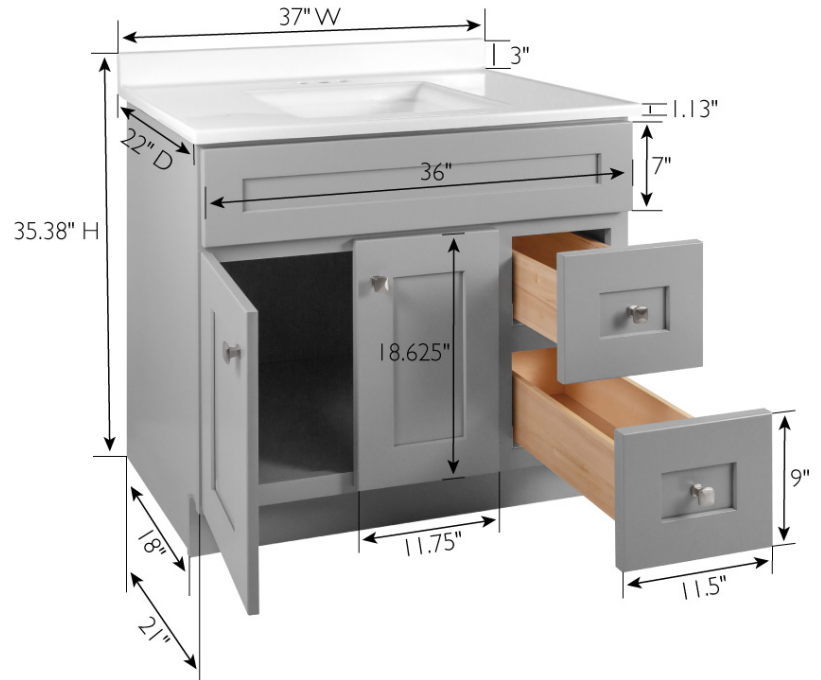

Gray

Brookings 2-Door 2-Drawer Vanity with Cultured Marble 4 in. Centerset Solid White Top, Unassembled, 37x22

SPECIFICATIONS

MATERIAL CONSTRUCTION:	Wood/Cultured Marble	TOE KICK INSET WIDTH:	3"
ASSEMBLY REQUIRED:	Yes	BACK PANEL MATERIAL:	Plywood
ASSEMBLED DIMENSIONS:	35.38" H x 37" L x 22" D	BACK BRACE MATERIAL:	Solid Wood
ASSEMBLED WEIGHT:	140.36 lbs.	FAUCET TYPE:	Lav Centerset
TOOLS NEEDED FOR INSTALLATION:	100% Silicone, Phillips Screwdriver, Rubber Mallet, Wood Glue	NUMBER OF MOUNTING HOLES:	3
CONSTRUCTION TYPE:	Face Frame	BOWL MATERIAL:	Cultured Marble
HINGE STYLE:	Soft Close	BACK SPLASH INCLUDED:	Yes
DOOR STYLE:	2 MDF Shaker Doors	COLOR:	Solid White
DRAWER STYLE:	2 Solid Wood Drawers	NUMBER OF BOWLS:	1
GLIDE STYLE:	Soft Close	BOWL DIMENSIONS:	18.5" W x 14" D
FAKE DWR STYLE:	N/A	BOWL SHAPE:	Rectangle
DWR DIMENSIONS:	5.12" H x 8.31" L x 17.99" D	SINK THICKNESS:	0.95"
DWR CONSTRUCTION:	Dove Tail	MOUNTING TYPE:	Integrated
SHELF STYLE:	N/A	OVERFLOW HOLE:	Yes
SHELF ADJUSTABILITY INCREMENTS:	N/A	WARRANTY:	1-Year limited warranty
SHELF MAX WEIGHT CAPACITY:	N/A	TSCA TITLE IV COMPLIANT:	Yes
SHELF DIMENSIONS:	N/A	LEGAL FOR SALE IN CALIFORNIA:	Yes
SHELF THICKNESS:	N/A	PROP 65 HARMFUL MATERIAL:	Formaldehyde
SHELF MATERIAL:	N/A		
FRAME STYLE:	N/A		
FACE FRAME MATERIAL:	Solid Wood		
SIDES MATERIAL:	Plywood		
BOTTOM MATERIAL:	Plywood		