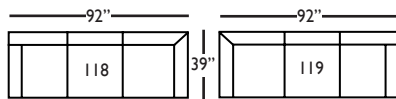

CINDY • SLIPCOVER

3-Seat End with Corner 118/119*
L92" D39" H40"
*available as right or left seated