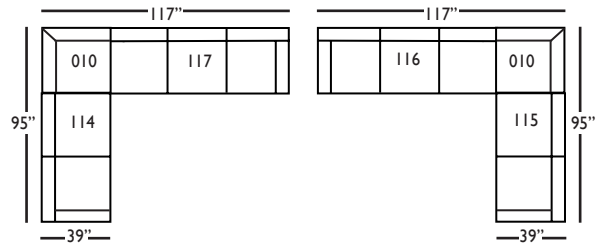

Cindy-SLIP-118/119-Right/Left
Three Seated End w/ Corner
L92" D39" H40"

Cindy-SLIP-041 - Large Armless
L63" D39" H40"

Cindy-SLIP-010 - Corner
L39" D39" H40"

Cindy-SLIP-114/115-Right/Left
Two Seated End
L56" D39" H40"

Cindy-SLIP-112/113-Right/Left
Single Seated End
L30" D39" H40"

Cindy-SLIP-061 - Small Armless
L31" D39" H40"

Seat Height 20"

Seat Depth 22"

Arm Height 24"

CINDY SLIPCOVER SECTIONAL COLLECTION

	3-Seat End w/Corner 118/119	3-Seat End 116/117	Chaise 110/111	Large Armless 041
Standard Features				
20" Contrasting Down Blend Throw Pillow	x (2)	x (1)	x (1)	N/A
Cloud Cushion:	x	x	x	x
Sinuous Underconstruction	x	x	x	x
Options - See Price List for Prices				
Luxe Cushion:	No Charge	No Charge	No Charge	No Charge
Cloud Plus Cushion	x	x	x	x
Contrast Welt (CW)	x	x	x	x
Ordering Instructions				
To Order, Please write the following:	Cindy-Slip-118/119	Cindy-Slip-116/117	Cindy-Slip-110/111	CindySlip-041

CINDY • SLIPCOVER

3-Seat End with Corner 118/119*
L92" D39" H40"
**available as right or left seated*

3-Seat End 116/117*
L78" D39" H40"
**available as right or left seated*

2-Seat End 114/115*
L56" D39" H40"
**available as right or left seated*

Corner 010
L39" D39" H40"