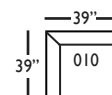

CINDY • SLIPCOVER

3-Seat End with Corner 118/119*
L92" D39" H40"
**available as right or left seated*

3-Seat End 116/117*
L78" D39" H40"
**available as right or left seated*

2-Seat End 114/115*
L56" D39" H40"
**available as right or left seated*

Single Seat End 112/113*
L30" D39" H40"
**available as right or left seated*

Chaise 110/111*
L34" D60" H40"
**available as right or left seated*

Large Armless 041
L63" D39" H40"

Small Armless 061
L31" D39" H40"

Corner 010
L39" D39" H40"