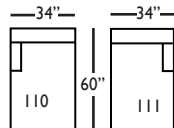

Cindy-SLIP-112/113-Right/Left
Single Seated End
L30" D39" H40"

Cindy-SLIP-061 - Small Armless
L31" D39" H40"

Seat Height 20"

Seat Depth 22"

Arm Height 24"

CINDY SLIPCOVER SECTIONAL COLLECTION

	3-Seat End w/Corner 118/119	3-Seat End 116/117	Chaise 110/111	Large Armless 041
Standard Features				
20" Contrasting Down Blend Throw Pillow	x (2)	x (1)	x (1)	N/A
Cloud Cushion:	x	x	x	x
Sinuous Underconstruction	x	x	x	x
Options - See Price List for Prices				
Luxe Cushion:	No Charge	No Charge	No Charge	No Charge
Cloud Plus Cushion	x	x	x	x
Contrast Welt (CW)	x	x	x	x
Ordering Instructions				
To Order, Please write the following:	Cindy-Slip-118/119	Cindy-Slip-116/117	Cindy-Slip-110/111	CindySlip-041

CINDY • SLIPCOVER

3-Seat End with Corner 118/119*
L92" D39" H40"
**available as right or left seated*

3-Seat End 116/117*
L78" D39" H40"
**available as right or left seated*

2-Seat End 114/115*
L56" D39" H40"
**available as right or left seated*

Single Seat End 112/113*
L30" D39" H40"
**available as right or left seated*

Chaise 110/111*
L34" D60" H40"
**available as right or left seated*

Large Armless 041
L63" D39" H40"

Small Armless 061
L31" D39" H40"

Corner 010
L39" D39" H40"