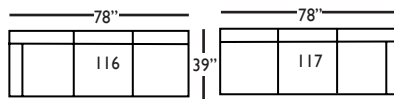

3-Seat End 116/117*
L78" D39" H40"
*available as right or left seated