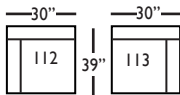

Cindy-SLIP-112/113-Right/Left
Single Seated End
L30" D39" H40"

Cindy-SLIP-061 - Small Armless
L31" D39" H40"

Seat Height 20"

Seat Depth 22"

Arm Height 24"

CINDY SLIPCOVER SECTIONAL COLLECTION

	3-Seat End w/Corner 118/119	3-Seat End 116/117	Chaise 110/111	Large Armless 041
Standard Features				
20" Contrasting Down Blend Throw Pillow	x (2)	x (1)	x (1)	N/A
Cloud Cushion:	x	x	x	x
Sinuous Underconstruction	x	x	x	x
Options - See Price List for Prices				
Luxe Cushion:	No Charge	No Charge	No Charge	No Charge
Cloud Plus Cushion	x	x	x	x
Contrast Welt (CW)	x	x	x	x
Ordering Instructions				
To Order, Please write the following:	Cindy-Slip-118/119	Cindy-Slip-116/117	Cindy-Slip-110/111	CindySlip-041

CINDY • SLIPCOVER

3-Seat End with Corner 118/119*
L92" D39" H40"
**available as right or left seated*

3-Seat End 116/117*
L78" D39" H40"
**available as right or left seated*

2-Seat End 114/115*
L56" D39" H40"
**available as right or left seated*

Single Seat End 112/113*
L30" D39" H40"
**available as right or left seated*

Chaise 110/111*
L34" D60" H40"
**available as right or left seated*

Large Armless 041
L63" D39" H40"

Small Armless 061
L31" D39" H40"

Corner 010
L39" D39" H40"