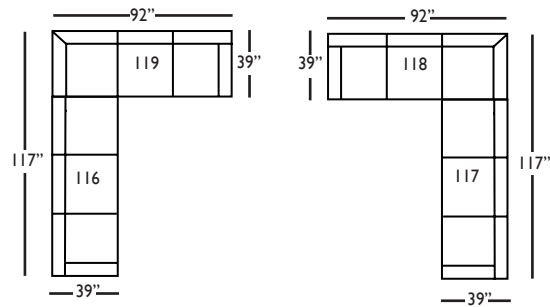

Cindy-SLIP-118/119-Right/Left
Three Seated End w/ Corner
L92" D39" H40"

Cindy-SLIP-041 - Large Armless
L63" D39" H40"

Cindy-SLIP-010 - Corner
L39" D39" H40"

Cindy-SLIP-114/115-Right/Left
Two Seated End
L56" D39" H40"

Cindy-SLIP-112/113-Right/Left
Single Seated End
L30" D39" H40"

Cindy-SLIP-061 - Small Armless
L31" D39" H40"

Seat Height 20"

Seat Depth 22"

Arm Height 24"

CINDY SLIPCOVER SECTIONAL COLLECTION

	3-Seat End w/Corner 118/119	3-Seat End 116/117	Chaise 110/111	Large Armless 041
Standard Features				
20" Contrasting Down Blend Throw Pillow	x (2)	x (1)	x (1)	N/A
Cloud Cushion:	x	x	x	x
Sinuous Underconstruction	x	x	x	x
Options - See Price List for Prices				
Luxe Cushion:	No Charge	No Charge	No Charge	No Charge
Cloud Plus Cushion	x	x	x	x
Contrast Welt (CW)	x	x	x	x
Ordering Instructions				
To Order, Please write the following:	Cindy-Slip-118/119	Cindy-Slip-116/117	Cindy-Slip-110/111	CindySlip-041

CINDY • SLIPCOVER

3-Seat End with Corner 118/119*
L92" D39" H40"
**available as right or left seated*

3-Seat End 116/117*
L78" D39" H40"
**available as right or left seated*

2-Seat End 114/115*
L56" D39" H40"
**available as right or left seated*

Corner 010
L39" D39" H40"