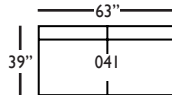

CINDY • SLIPCOVER

3-Seat End with Corner 118/119*
L92" D39" H40"
**available as right or left seated*

3-Seat End 116/117*
L78" D39" H40"
**available as right or left seated*

2-Seat End 114/115*
L56" D39" H40"
**available as right or left seated*

Single Seat End 112/113*
L30" D39" H40"
**available as right or left seated*

Chaise 110/111*
L34" D60" H40"
**available as right or left seated*

Large Armless 041
L63" D39" H40"

Small Armless 061
L31" D39" H40"

Corner 010
L39" D39" H40"