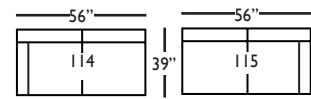

Cindy-SLIP-112/113-Right/Left
Single Seated End
L30" D39" H40"

Cindy-SLIP-061 - Small Armless
L31" D39" H40"

Seat Height 20"

Seat Depth 22"

Arm Height 24"

CINDY SLIPCOVER SECTIONAL COLLECTION

	3-Seat End w/Corner 118/119	3-Seat End 116/117	Chaise 110/111	Large Armless 041
Standard Features				
20" Contrasting Down Blend Throw Pillow	x (2)	x (1)	x (1)	N/A
Cloud Cushion:	x	x	x	x
Sinuous Underconstruction	x	x	x	x
Options - See Price List for Prices				
Luxe Cushion:	No Charge	No Charge	No Charge	No Charge
Cloud Plus Cushion	x	x	x	x
Contrast Welt (CW)	x	x	x	x
Ordering Instructions				
To Order, Please write the following:	Cindy-Slip-118/119	Cindy-Slip-116/117	Cindy-Slip-110/111	CindySlip-041

CINDY SLIPCOVER SECTIONAL COLLECTION

	Corner 010	2-Seat End 114/115	Single Seat End 112/113	Small Armless 061
Standard Features				
20" Contrasting Down Blend Throw Pillow	x (1)	x (1)	x (1)	N/A
Cloud Cushion:	x	x	x	x
Sinuous Underconstruction	x	x	x	x
Options - See Price List for Prices				
Luxe Cushion:	No Charge	No Charge	No Charge	No Charge
Cloud Plus Cushion	x	x	x	x
Contrast Welt (CW)	x	x	x	x
Ordering Instructions				
To Order, Please write the following:	Cindy-Slip-010	Cindy-Slip-114/115	Cindy-Slip-112/113	Cindy-Slip-061

CINDY • SLIPCOVER

3-Seat End with Corner 118/119*
L92" D39" H40"
**available as right or left seated*

3-Seat End 116/117*
L78" D39" H40"
**available as right or left seated*

2-Seat End 114/115*
L56" D39" H40"
**available as right or left seated*

Corner 010
L39" D39" H40"