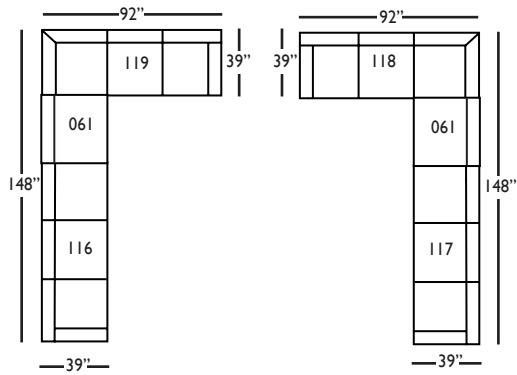

CINDY • SLIPCOVER