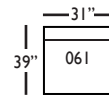

Cindy-SLIP-112/113-Right/Left
Single Seated End
L30" D39" H40"

Cindy-SLIP-061 - Small Armless
L31" D39" H40"

Seat Height 20"

Seat Depth 22"

Arm Height 24"

CINDY SLIPCOVER SECTIONAL COLLECTION

	3-Seat End w/Corner 118/119	3-Seat End 116/117	Chaise 110/111	Large Armless 041
Standard Features				
20" Contrasting Down Blend Throw Pillow	x (2)	x (1)	x (1)	N/A
Cloud Cushion:	x	x	x	x
Sinuous Underconstruction	x	x	x	x
Options - See Price List for Prices				
Luxe Cushion:	No Charge	No Charge	No Charge	No Charge
Cloud Plus Cushion	x	x	x	x
Contrast Welt (CW)	x	x	x	x
Ordering Instructions				
To Order, Please write the following:	Cindy-Slip-118/119	Cindy-Slip-116/117	Cindy-Slip-110/111	CindySlip-041

CINDY • SLIPCOVER

3-Seat End with Corner 118/119*
L92" D39" H40"
**available as right or left seated*

3-Seat End 116/117*
L78" D39" H40"
**available as right or left seated*

2-Seat End 114/115*
L56" D39" H40"
**available as right or left seated*

Single Seat End 112/113*
L30" D39" H40"
**available as right or left seated*

Chaise 110/111*
L34" D60" H40"
**available as right or left seated*

Large Armless 041
L63" D39" H40"

Small Armless 061
L31" D39" H40"

Corner 010
L39" D39" H40"