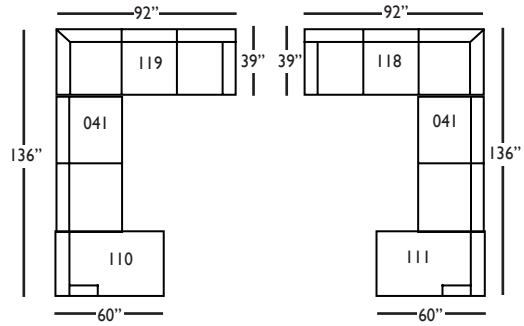

Cindy-SLIP-118/119-Right/Left
Three Seated End w/ Corner
L92" D39" H40"

Cindy-SLIP-041 - Large Armless
L63" D39" H40"

Cindy-SLIP-010 - Corner
L39" D39" H40"

Cindy-SLIP-114/115-Right/Left
Two Seated End
L56" D39" H40"

Cindy-SLIP-112/113-Right/Left
Single Seated End
L30" D39" H40"

Cindy-SLIP-061 - Small Armless
L31" D39" H40"

Seat Height 20"

Seat Depth 22"

Arm Height 24"

CINDY SLIPCOVER SECTIONAL COLLECTION

	3-Seat End w/Corner 118/119	3-Seat End 116/117	Chaise 110/111	Large Armless 041
Standard Features				
20" Contrasting Down Blend Throw Pillow	x (2)	x (1)	x (1)	N/A
Cloud Cushion:	x	x	x	x
Sinuous Underconstruction	x	x	x	x
Options - See Price List for Prices				
Luxe Cushion:	No Charge	No Charge	No Charge	No Charge
Cloud Plus Cushion	x	x	x	x
Contrast Welt (CW)	x	x	x	x
Ordering Instructions				
To Order, Please write the following:	Cindy-Slip-118/119	Cindy-Slip-116/117	Cindy-Slip-110/111	CindySlip-041

CINDY • SLIPCOVER

3-Seat End with Corner 118/119*
L92" D39" H40"
**available as right or left seated*

3-Seat End 116/117*
L78" D39" H40"
**available as right or left seated*

2-Seat End 114/115*
L56" D39" H40"
**available as right or left seated*

Corner 010
L39" D39" H40"