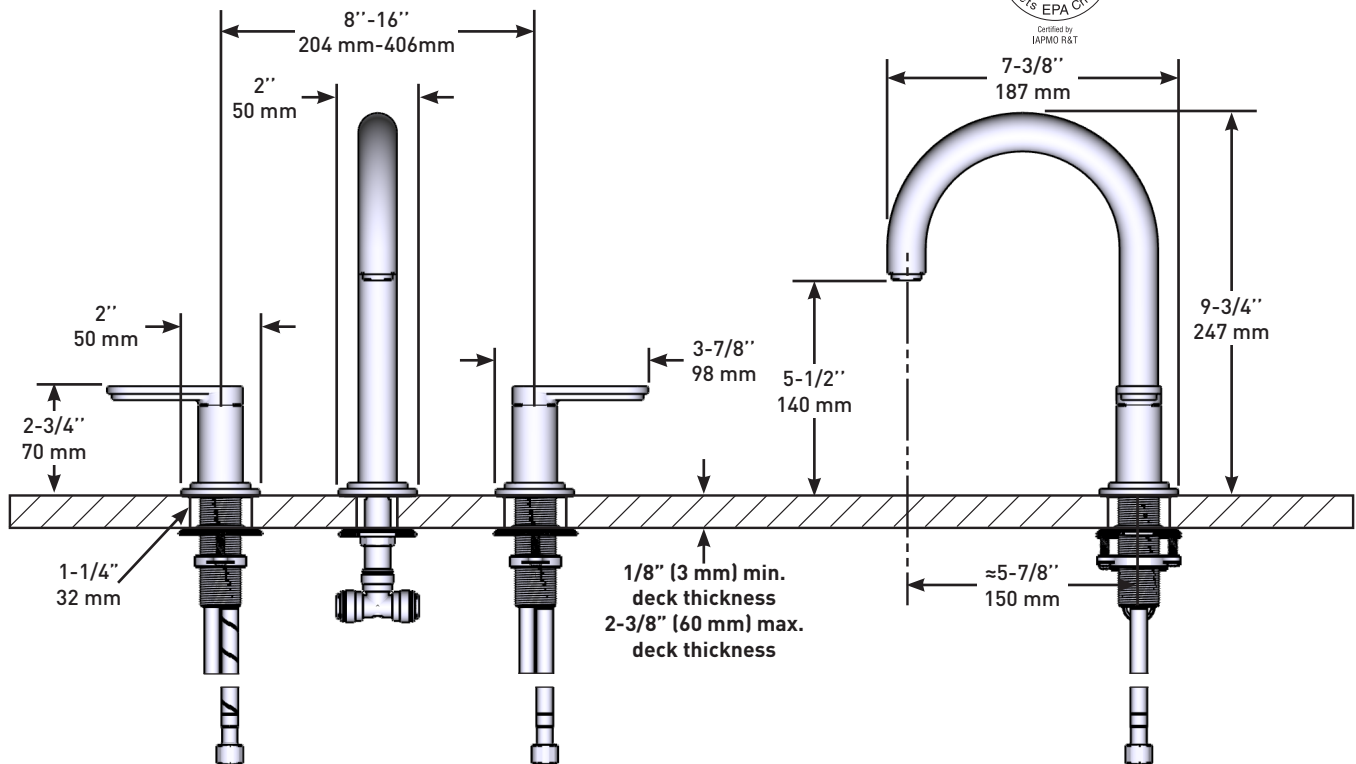

For warranty or additional information, contact:

US Customers

U.S.A.
houseofrohl.com/support
1-800-777-9762

QUEBEC / MARITIMES / WESTERN CANADA
QUÉBEC / MARITIMES / OUEST CANADIEN
QUEBEC / MARITIMOS / CANADA OCCIDENTAL
houseofrohl.ca/support
1-866-473-8442

Canadian Customers

ONTARIO
houseofrohl.ca/support
1-800-287-5354