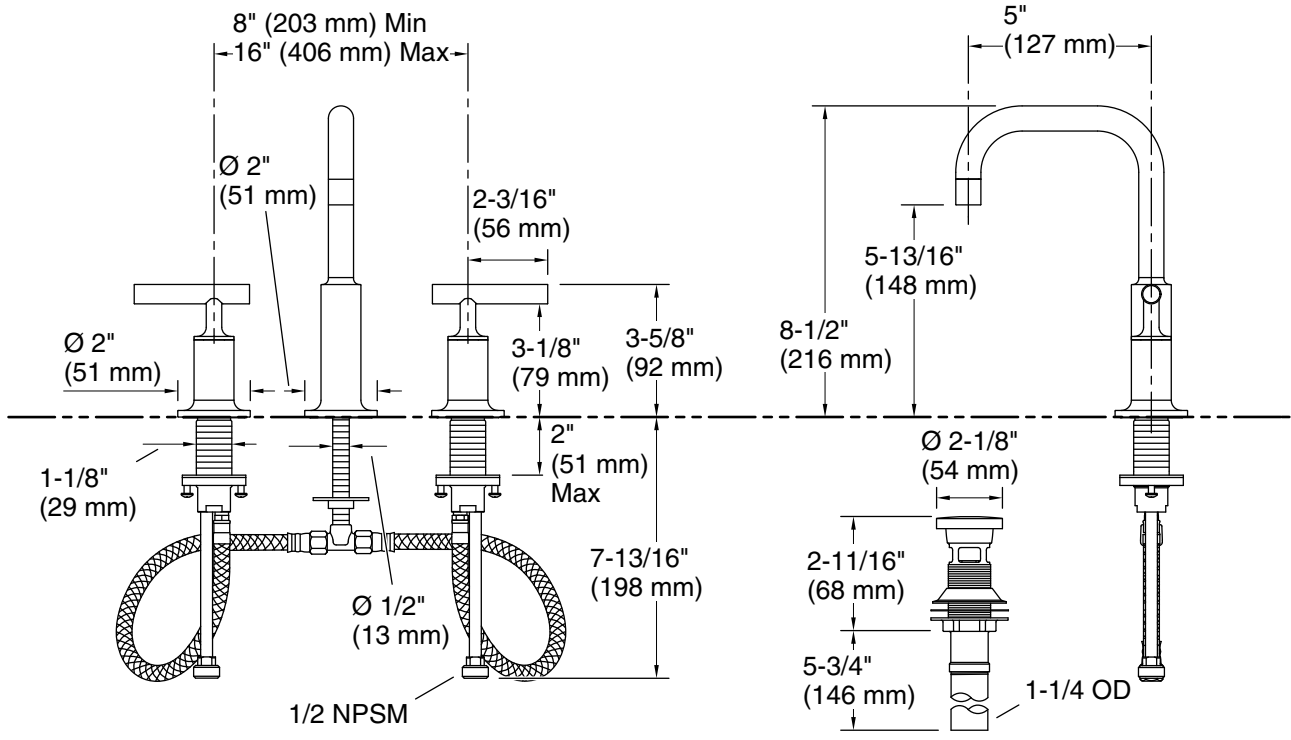

### Technical Information

All product dimensions are nominal.

Faucet flow rate: 1.2 gal/min (4.5 l/min)

Drain included: Yes

Drain tailpiece included: Yes

### Spout:

Spout reach: 5" (127 mm)