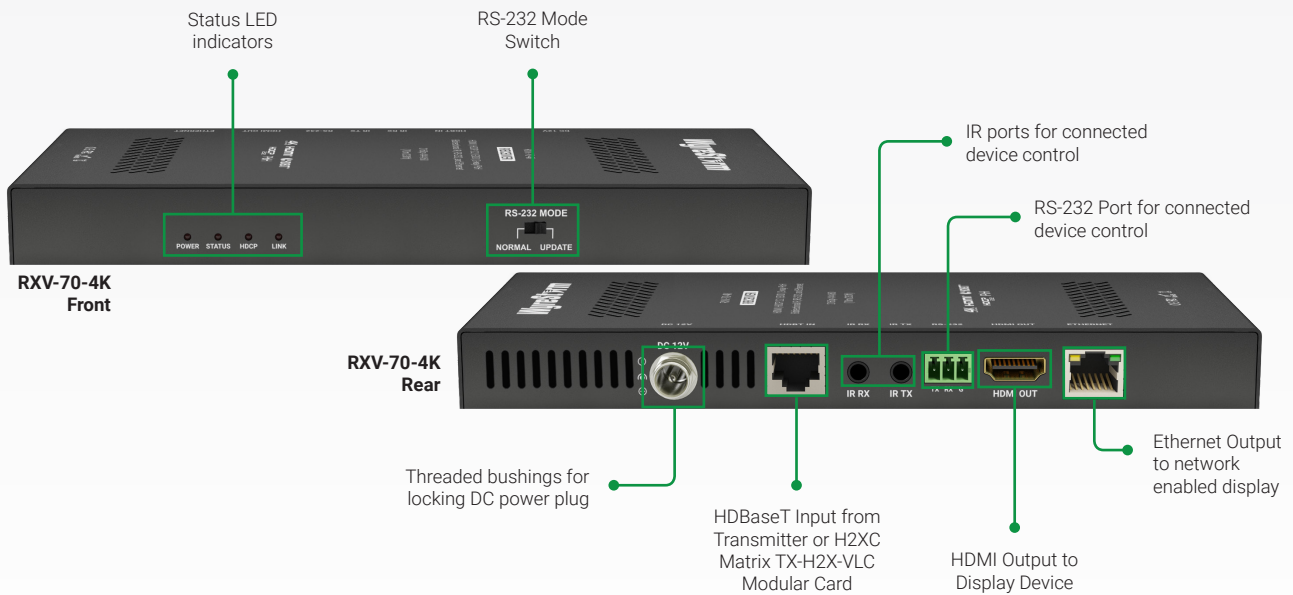

18Gbps HDMI-Over-HDBaseT™ Receiver (2160p 4:4:4/60: 70m/230ft | 1080p: 100m/328ft)

RXV-70-4K

WyreStorm®

Specification Sheet

WyreStorm - Because the Technology Matters.

Introduction

Consumer HDMI content is now breaking through the once comfortable HDBaseT “ceiling” of 10Gbps, with HFR (High Frame Rate) HDR here already in the form of Blu-ray, Satellite & Cable (HLG) and gaming content. WyreStorm’s H2XC matrix platform is ready for this, with this receiver being the perfect match for the TX-H2X-VLC modular card, using our new light-compression transmission solution.

Key Features

- Reliable HDBaseT-HDMI conversion over distance using single Cat6 cable
- 4K UHD signals up to 70m/230ft (2160p 4:4:4 60Hz 8-bit) and 2K signals up to 140m/459ft (1200p 60Hz 16-bit)
- Supports HDMI2.0 video standard up to 18Gbps
- Compatible with HDR standards including HDR-10, HDR-10+, HLG and Dolby Vision (Dolby Vision supported up to 30Hz)
- Class A HDBaseT™ supporting the transmission of video, multichannel audio, Ethernet, bidirectional control and PoH
- Powered remotely via PoH from H2XC matrix
- HDCP 2.2 compatible
- Bidirectional IR supported with both IR TX & RX ports
- RS-232 port for routed 2-way serial communication
- Supports Ethernet pass-through from matrix (Class A HDBaseT transmission only)
- LED indication for HDCP presence within signal and transmission link between devices
- Ventilated steel chassis
- Conforms to IEEE-568B standards
- Compact design for convenient and unobtrusive installation
- Wall mounting brackets and IR accessories included

In the Box

1x RXV-70-4K Receiver
1x IR Emitter
1x IR Receiver

2x Mounting Brackets
1x 3-pin Screw Down Phoenix Connector
1x Quickstart Guide