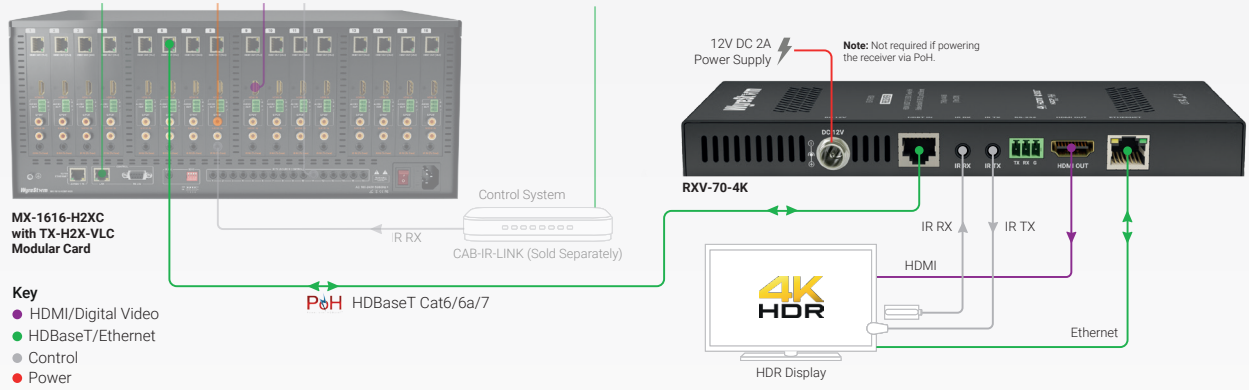

Right Product for the Right Application.

Note: WyreStorm reserves the right to change product specification, appearance or dimensions of this product at any time without prior notice.