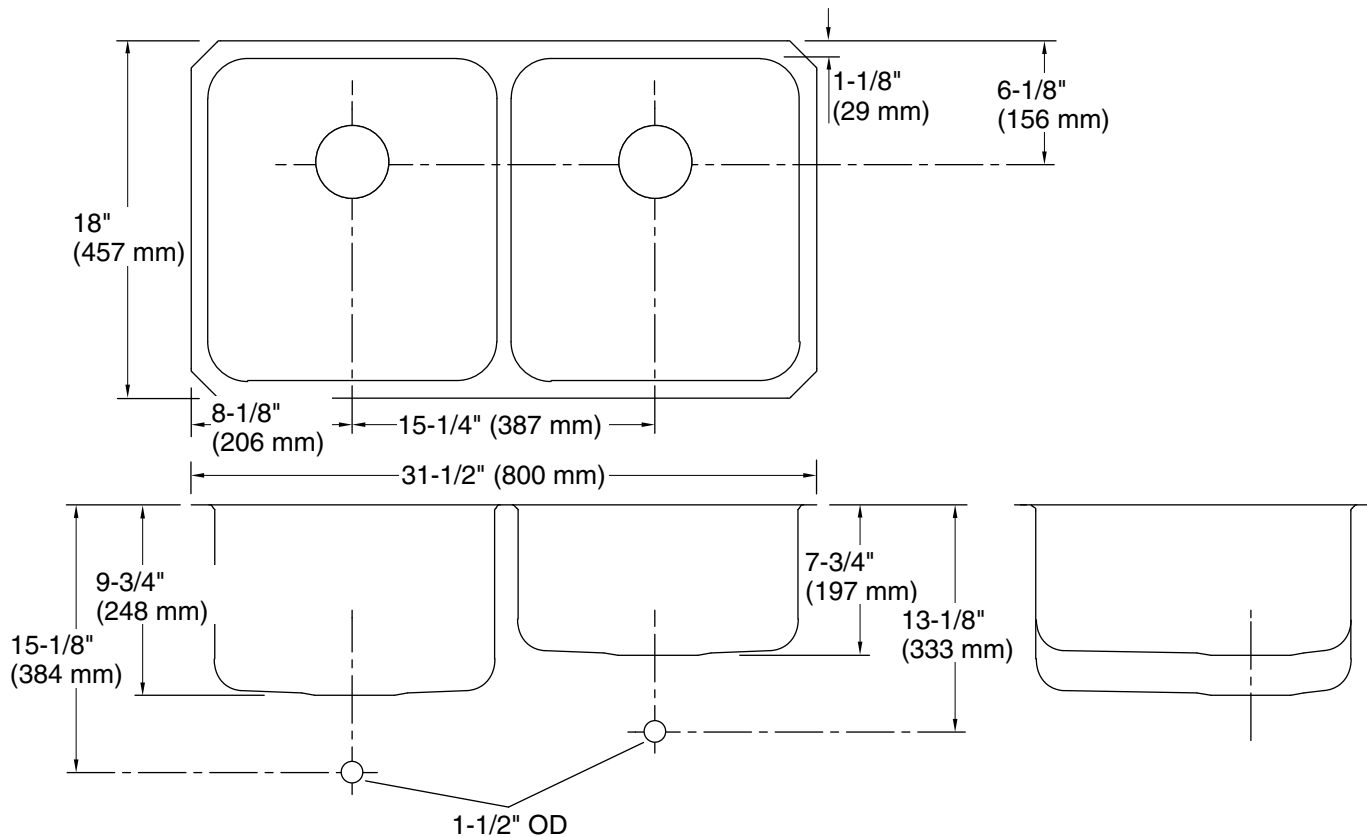

Undertone®

31-1/2" undermount double-bowl kitchen sink
K-3351

Features

- 36" minimum base cabinet width
- Double-equal bowls
- 9-1/2" depth left bowl and 7-1/2" depth right bowl
- Rear drain placement increases cabinet storage space underneath sink
- Includes installation hardware

9-5-2025 21:53 - US/CA

THE BOLD LOOK
OF **KOHLER®**

Technical Information

All product dimensions are nominal.

Basin configuration: Equal Bowls

Min. base cabinet width: 36" (914 mm)

Bowl area (Left): Length: 14" (356 mm)
 Width: 15-3/4" (400 mm)
 Bowl depth: 9-1/2" (241 mm)
 Water depth: 9-1/2" (241 mm)

Bowl area (Right): Length: 14" (356 mm)
 Width: 15-3/4" (400 mm)
 Bowl depth: 7-1/2" (191 mm)
 Water depth: 7-1/2" (191 mm)

Drain hole: 3-3/4" (94 mm)

Template: 1221369-7, required, included

Notes

Install this product according to the installation instructions.