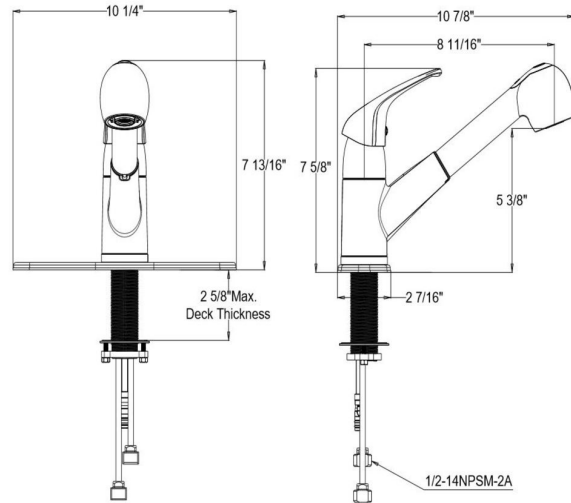

Milano Single Handle Pull-Out Kitchen Faucet Satin Nickel

SPECIFICATIONS

MATERIAL:	Zinc	FLOW RATE:	1.8 GPM
HANDLE MATERIAL:	Zinc	LOW FLOW:	Yes
SPOUT MATERIAL:	Zinc	HANDLES - CONFIGURATION:	Single Handle
CARTRIDGE MATERIAL:	Ceramic	HANDLE REACH:	3.58"
WATERWAY MATERIAL:	Hybrid	SPRAYER INCLUDED:	No
SPRAYER MATERIAL:	Plastic	SPRAYER HOSE LENGTH:	49 cm
DRAIN MATERIAL:	N/A	SPRAYER TYPE:	Pull-Out
FAUCET TYPE:	Kitchen Pull-Out	SOAP DISPENSER INCLUDED:	No
MOUNTING TYPE:	Deck Mount	QUICK ATTACH INCLUDED:	Yes
MOUNTING HOLES:	1	DIMENSIONS WITH DECK PLATE:	10.3" L x 10.25" W x 7.8" D
MAX DECK THICKNESS:	2.7"	WEIGHT WITH DECK PLATE:	3.9 lbs.
DECK PLATE - INCLUDED:	Yes	DIMENSIONS W/O DECK PLATE:	2.13" L x 10.71" W x 7.64" D
SPOUT REACH:	8.78"	WEIGHT W/O DECK PLATE:	3.23 lbs.
SPOUT HEIGHT:	5.51"	PVD FINISH:	Yes