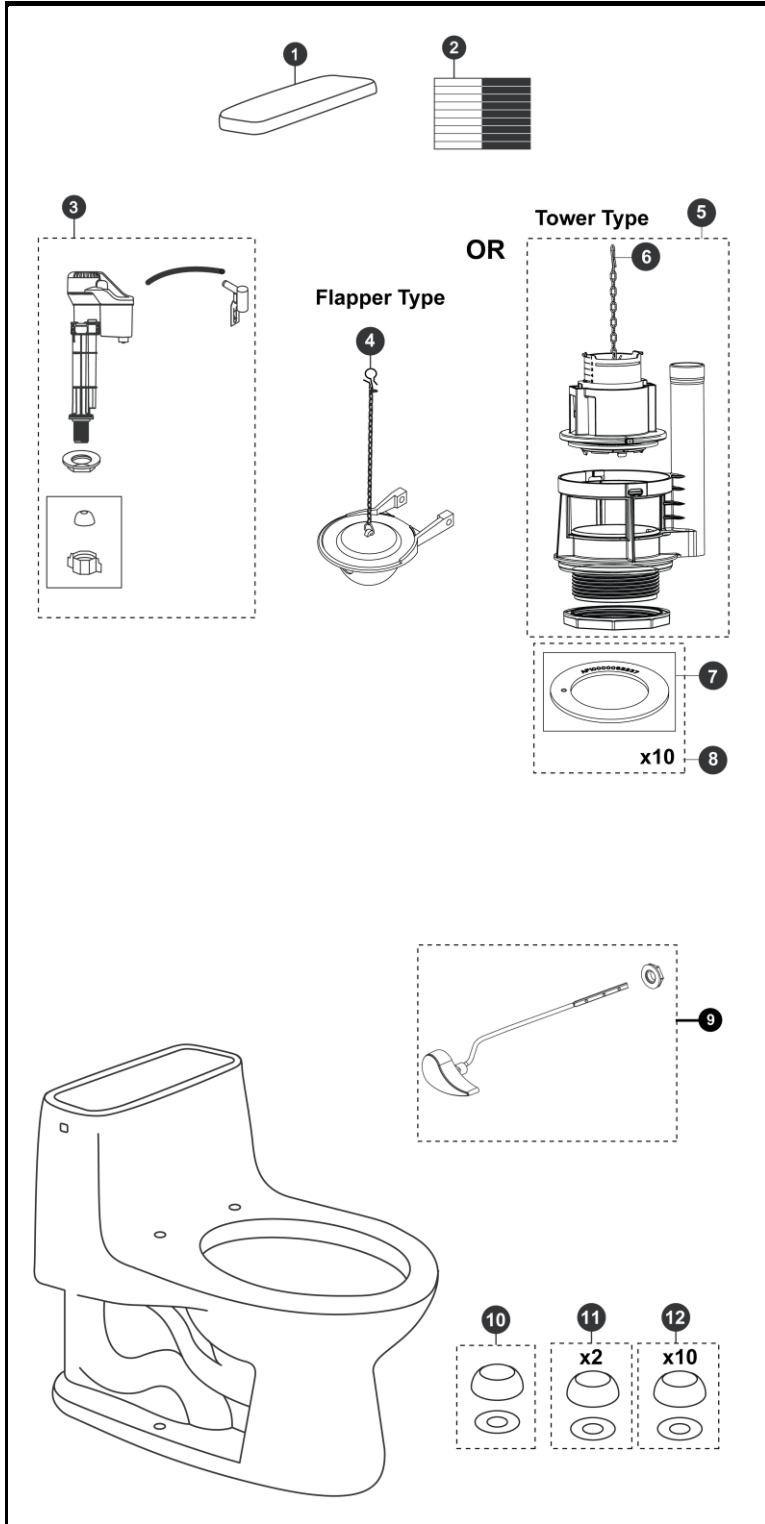

Eco Ultramax®
1.28 Gpf Toilet, Round,
E-MAX®, 12" Rough-In

Item	Part	Description
1	TCU854CRE#01	Tank Lid w/ Velcro Tape - Cotton
	TCU854CRE#03	Tank Lid w/ Velcro Tape - Bone
	TCU854CRE#11	Tank Lid w/ Velcro Tape - Colonial White
	TCU854CRE#12	Tank Lid w/ Velcro Tape - Sedona Beige
	TCU854CRE#51	Tank Lid w/ Velcro Tape - Ebony
2	THU107	Velcro Tape
3	TSU81.30-A	Fill Valve
4	THU500S	Flapper w/ Chain
5	THU453.10C-A	Drain Valve
6	THU440-A	Flush Tower
7	THU407	Seal Gasket (1 piece)
8	THU370	Seal Gasket (10 piece)
9	THU808#01-A	Trip Lever - Cotton
	THU808#03-A	Trip Lever - Bone
	THU808#11-A	Trip Lever - Colonial White
	THU808#12-A	Trip Lever - Sedona Beige
	THU808#51-A	Trip Lever - Ebony
	THU808#CP-A	Trip Lever - Chrome Plated
10	THU044#01	Bolt Cap Set - Cotton (1 set)
	THU044#03	Bolt Cap Set - Bone (1 set)
	THU044#11	Bolt Cap Set - Colonial White (1 set)
	THU044#12	Bolt Cap - Sedona Beige
	THU044#51	Bolt Cap - Ebony
11	THU044S#01	Bolt Cap Set - Cotton (2 pieces)
	THU044S#03	Bolt Cap Set - Bone (2 pieces)
	THU044S#11	Bolt Cap Set - Colonial White (2 pieces)
	THU044S#12	Bolt Cap Set - Sedona Beige (2 pieces)
	THU044S#51	Bolt Cap Set - Ebony (2 pieces)
12	THU098#01	Bolt Cap & Base (20 pieces) - Cotton
	THU098#03	Bolt Cap & Base (20 pieces) - Bone
	THU098#11	Bolt Cap & Base (20 pieces) - Colonial White
	THU098#12	Bolt Cap & Base (20 pieces) - Sedona Beige
	THU098#51	Bolt Cap & Base (20 pieces) - Ebony

Note:

Product Number Explanations	
One-Piece Toilet	Colors
(MS) Toilet & Seat Combination	(#01) Cotton
(CST) Gravity Type Toilet	(#03) Bone
(853) Toilet Model	(#11) Colonial White
(113) Seat Model	(#12) Sedona Beige
(E) E-MAX®	
(T) Drain Valve Tower	