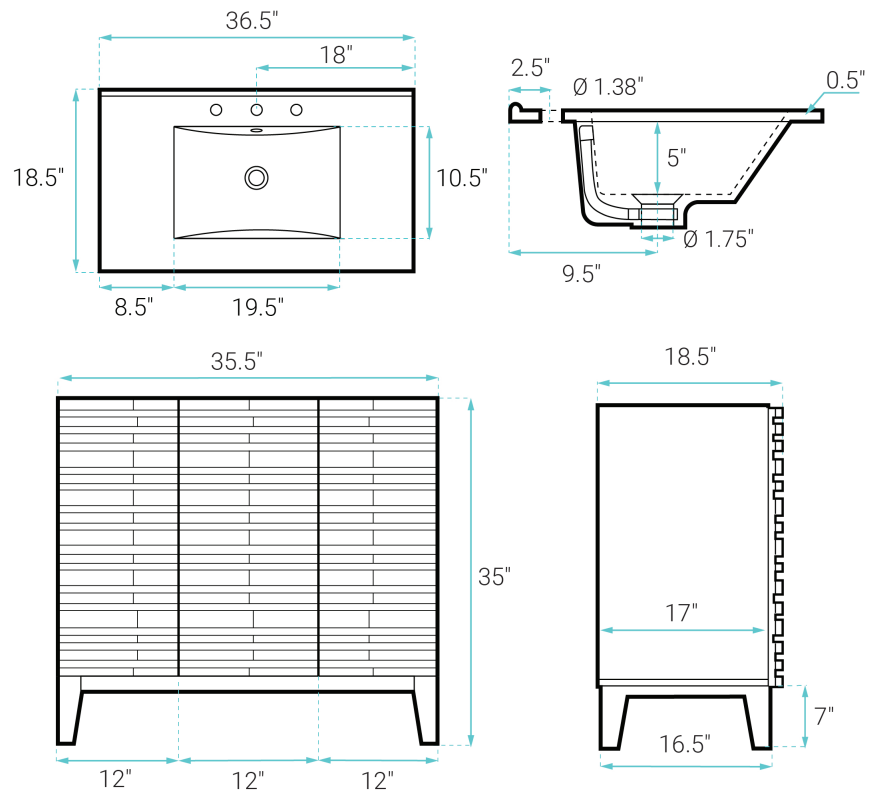

Cascade

Swiss Madison®
well made forever

Freestanding Vanity SM-BV471BK

FEATURES:

- Sleek, freestanding design
- Glazed ceramic, single sink
- Standard 1.75" drain hole
- Standard 1.38" faucet hole
- Chrome-finish overflow
- Wooden legs

INSTALLATION:

Freestanding, assembly required

COLORS & FINISHES:

- Natural Oak: SM-BV471
- White Oak: SM-BV471W-3
- Black: SM-BV471B
- Brown Oak: SM-BV471BK

SPECIFICATIONS:

N.W: 91 lb.

W: 36.5" x D: 18.5" x H: 35.5"

Inner Sink: D: 10.5" x W: 19.5" x H: 5"

INCLUDED PARTS:

- Cabinet: SM-BV471BK-C
- Sink: SM-VT336

REQUIRED PARTS:

- Sink Drain*
- Drain Trap*
- Faucet*
- Water Supply Lines

*Sold Separately by Swiss Madison