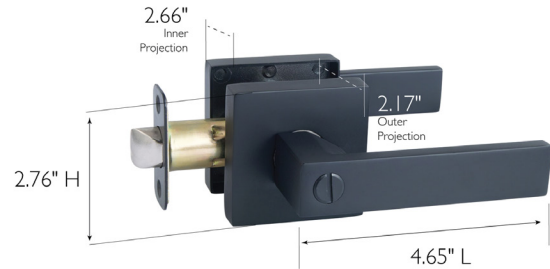

Karsen Privacy Bed and Bath Lever Matte Black

SPECIFICATIONS

MATERIAL CONSTRUCTION:	Zinc	KEYWAY:	N/A
LOCK FUNCTION:	Privacy	REMOVABLE CORE:	No
DEADBOLT FUNCTION:	N/A	LATCH FACEPLATE:	N/A
EXTERIOR MAX PROJECTION:	2.17"	LATCH BACKSET:	Adj; 2-3/8" - 2-3/4"
INTERIOR MAX PROJECTION:	2.66"	LATCH TYPE:	2 way (fixed faceplate)
KNOB VS. LEVER:	Lever	LATCHBOLT THROW DISTANCE:	.5
KNOB DIMENSIONS:	N/A	# PINS IN CYLINDER:	N/A
LEVER LENGTH:	4.65"	ANTI-BUMP PIN INSTALLED:	N/A
ROSE DIMENSIONS:	2.76" H x 2.76" W	# KEYS INCLUDED:	N/A
ROSETTE / ESCUTCHEON SHAPE:	Square	SPINDLE TYPE:	Square
CROSS BORE:	2.13"	MOUNTING HARDWARE INCLUDED:	Yes
EDGE BORE:	1"	TOOLS NEEDED FOR INSTALLATION:	Phillips Screwdriver
HANDING:	Reversible	ASSEMBLED WEIGHT:	2.38 lbs.
REKEYABLE?:	No		