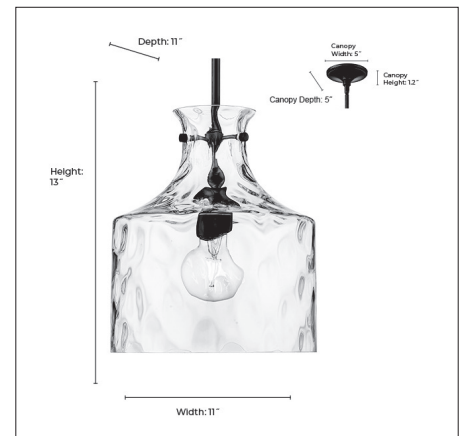

22601

SANTORINI ONE LIGHT PENDANT

FINISH

MB - Matte Black
MG - Modern Gold
PN - Polished Nickel

DIMENSIONS

Width 11"
Height 13"
Depth 11"
Canopy Width 5.1"
Canopy Height 1.2"
Canopy Depth 5.1"
Stems Included (1 ea.) 6", 12" & 18"
Wire 144"
Weight 7.5 lbs

MATERIAL

Steel

GLASS

Water

LAMPING

Bulbs 1-Medium
Bulb Base Medium (E26)
Watts per Bulb 60W
Voltage 120V
Total Wattage 60W
Bulbs Included No

CERTIFICATION

ETL Listed Dry Location

ITEM NUMBER

SKUs
22601 MB
22601 MG
22601 PN

22601 MB

22601 MG

22601 PN

Millennium Lighting
105 Declaration Drive
McDonough, GA 30253
www.millenniumlighting.com