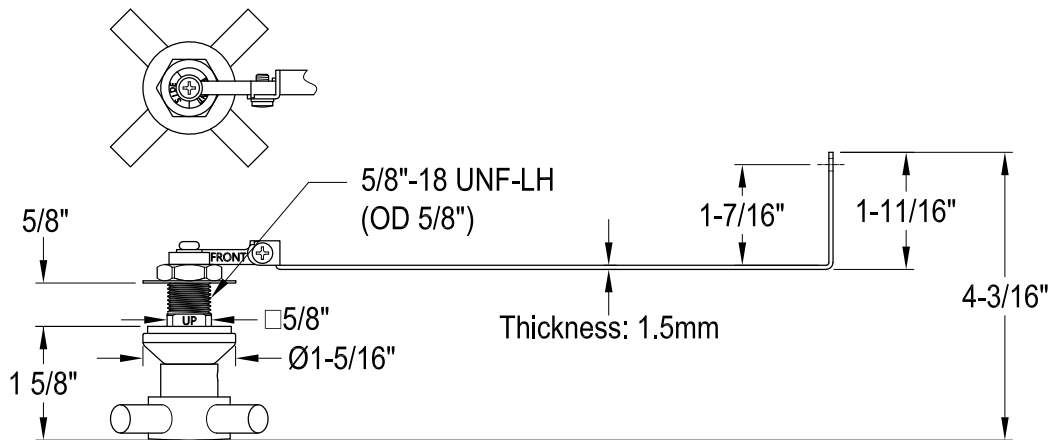

KTDXD0,1,2,3,6,7,8

Universal Front or Side Mount Toilet Tank Lever

Side Mount

Front Mount