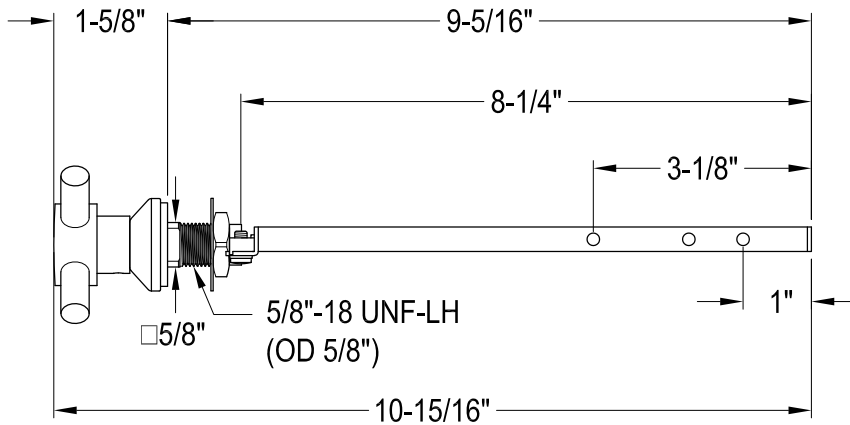

KTDXD0,1,2,3,6,7,8

Universal Front or Side Mount Toilet Tank Lever

Side Mount

Front Mount