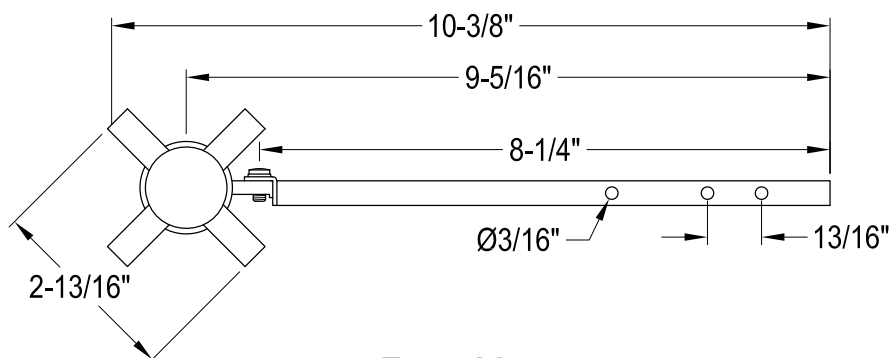

KTDXD0,1,2,3,6,7,8

Universal Front or Side Mount Toilet Tank Lever

Side Mount

Front Mount