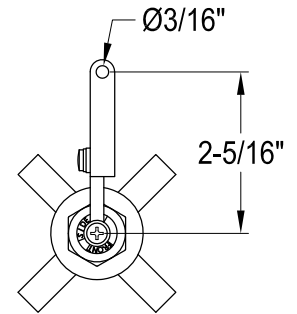

KTDXD0,1,2,3,6,7,8

Universal Front or Side Mount Toilet Tank Lever

Side Mount

Front Mount