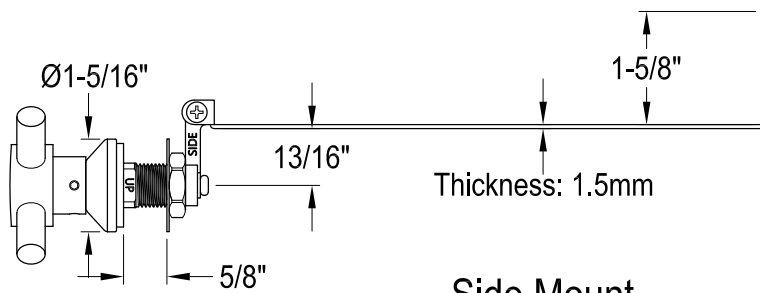

KTDXD0,1,2,3,6,7,8

Universal Front or Side Mount Toilet Tank Lever

Side Mount

Front Mount