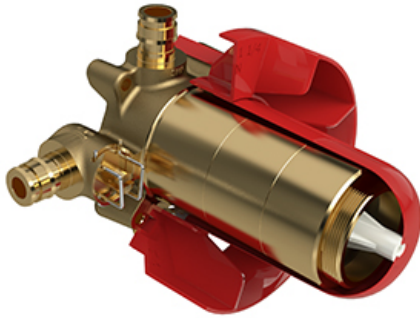

2-way Type T/P coaxial valve rough EXPANSION
PEX
R23-EX

Specifications

Descriptions

- TXX23XX or TXX44XX trim required to complete
- Service valves
- Rough only
- Test cap
- 1/2" inlet EXPANSION PEX
- Two 1/2" outlets EXPANSION PEX

Available colors

- :

Certifications

- CSA B125.1
- ASME A112.18.1
- ASSE 1016
- CMR248 Approval

UPC®

Sizes, models and finishes may differ from thoses presented.

Warranty

This **Riobel Inc.** product you have purchased carries a Limited Lifetime Warranty on the chrome, PVD finish, blacks and all working parts and is guaranteed from the initial purchase date against all manufacturing defects. All other finishes, including plastic components, are guaranteed for one year. All electric and/or electronic parts are covered by a 5-year limited warranty.

Customer Service

Ontario, West Canada : 888-287-5354 Quebec, Maritimes, United States : 866-473-8442