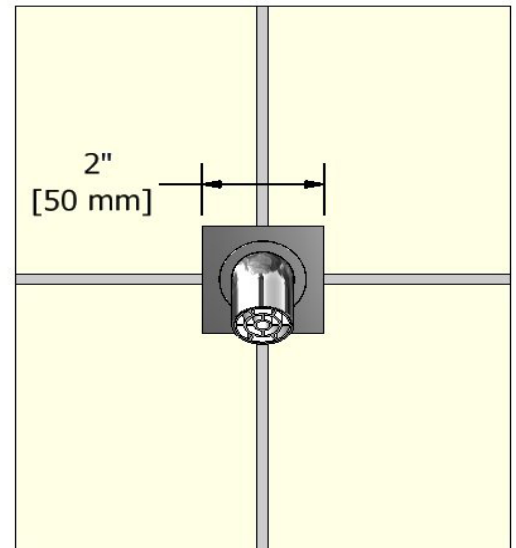

Sizes, models and finishes may differ from thoses presented.

Warranty

This **Riobel Inc.** product you have purchased carries a Limited Lifetime Warranty on the chrome, PVD finish, blacks and all working parts and is guaranteed from the initial purchase date against all manufacturing defects. All other finishes, including plastic components, are guaranteed for one year. All electric and/or electronic parts are covered by a 5-year limited warranty.

Customer Service

Ontario, West Canada : 888-287-5354 Quebec, Maritimes, United States : 866-473-8442

2020.11.24