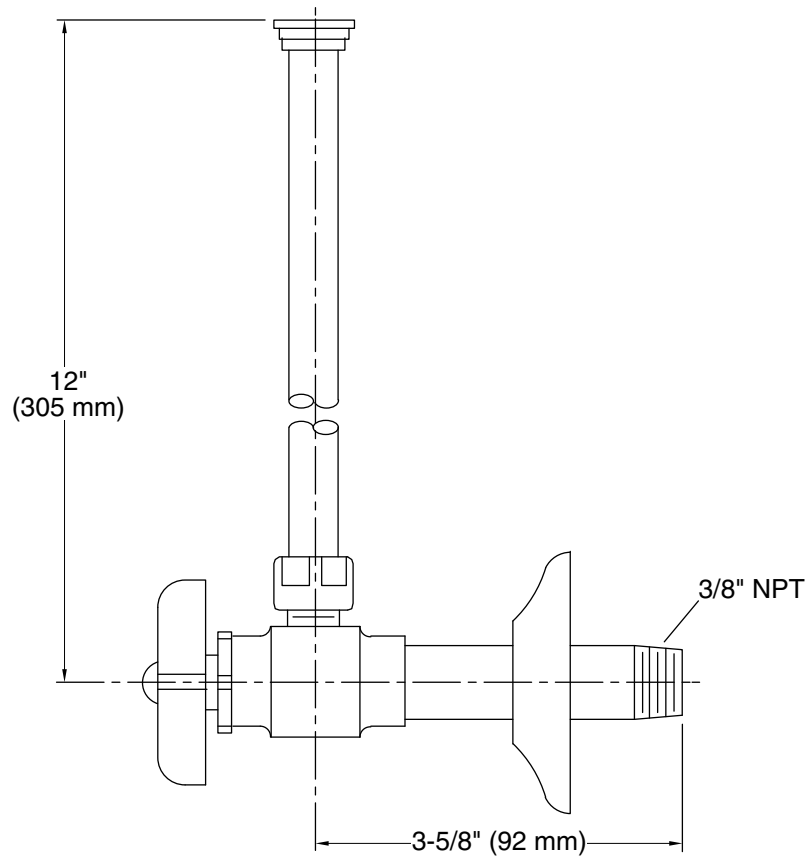

Features

- Compression valve
- Annealed vertical tube with supply flange
- 3/8 NPT connection with flange
- Four-arm handle stop

Material

- Brass

Recommended Products/Accessories

K-23723 Faucet cleaner

Codes/Standards

Technical Information

All product dimensions are nominal.

Handshower:

Rated maximum flow: 0 gal/min (0 l/min)

Notes

Install this product according to the installation guide.