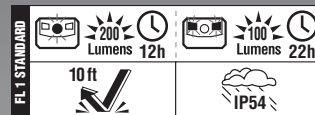

RECHARGEABLE AUTO-OFF

HEADLAMP

Headlamp smart enough
to turn itself off.

KLEIN TOOLS 

RECHARGEABLE AUTO-OFF HEADLAMP

Klein Tools' new durable headlamp provides all day light on either the bright spotlight or the broadcasting flood light setting. Removing this headlamp for recharging is easy, just slide the lamp out of the bracket on the silicone strap--no need to remove the strap from your hard hat. You'll know when it's time to recharge the lamp, because the LED lights on the battery gauge clearly indicate how much battery you have left. This headlamp also features new auto-sensing technology that turns off the unit after three minutes in bright light, saving battery...and a little embarrassment.

REMOVE light from the bracket for convenient charging!

AFTER 3 MINUTES IN BRIGHT LIGHT:
headlamp turns off to save battery

GAUGE: Indicates battery life

Slim profile with pivoting mount to allow up to a 64° lighting angle

| Cat. No. | UPC 0-92644+ | Description | Dimensions |
|----------|--------------|--------------------------------|---|
| 56034 | 56034-7 | Rechargeable Auto-Off Headlamp | 2.77" x 2.24" x 1.46" (70 x 57 x 37 mm) |