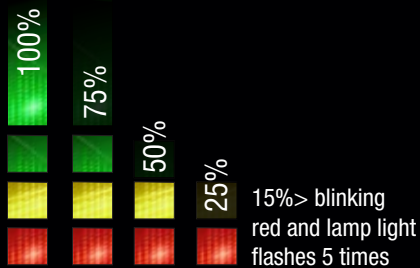

RECHARGEABLE AUTO-OFF

HEADLAMP

Headlamp smart enough
to turn itself off.

KLEIN TOOLS 

RECHARGEABLE AUTO-OFF HEADLAMP

Klein Tools' new durable headlamp provides all day light on either the bright spotlight or the broadcasting flood light setting. Removing this headlamp for recharging is easy, just slide the lamp out of the bracket on the silicone strap--no need to remove the strap from your hard hat. You'll know when it's time to recharge the lamp, because the LED lights on the battery gauge clearly indicate how much battery you have left. This headlamp also features new auto-sensing technology that turns off the unit after three minutes in bright light, saving battery...and a little embarrassment.

REMOVE light from the bracket for convenient charging!

AFTER 3 MINUTES IN BRIGHT LIGHT:
headlamp turns off to save battery

GAUGE: Indicates battery life

Slim profile with pivoting mount to allow up to a 64° lighting angle