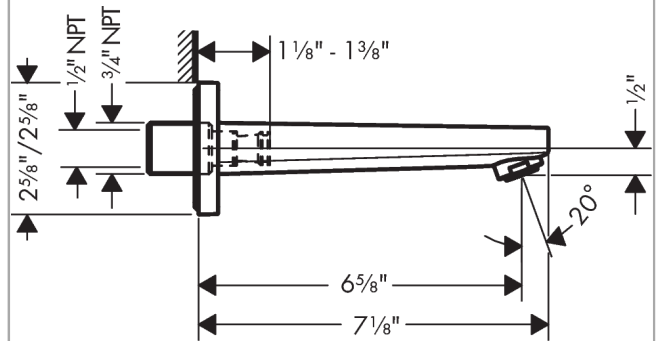

**Metropol
Tub Spout**

Finishes : **brushed nickel** Part no. : **32542821**

Description

Features

- Solid brass
- Includes: 1/2" female and 3/4" male adaptor

Item details

List Price \$ 257.00

Compliance

Product image

Scale drawing

**Metropol
Tub Spout**

Finishes : **brushed nickel** Part no. : **32542821**

Exploded drawing

Year of production: >01/18

**Metropol
Tub Spout**

Finishes : **brushed nickel** Part no. : **32542821**

Spare parts list

Year of production: >01/18

Pos.	Description	Part no.	Price	PU
1	O-ring 13x2	98128000	-	1
2	pin	97766000	-	1
3	O-ring 18x1,5	98231000	-	1
4	aerator M24x1 (30 l/min)	96512820	-	1