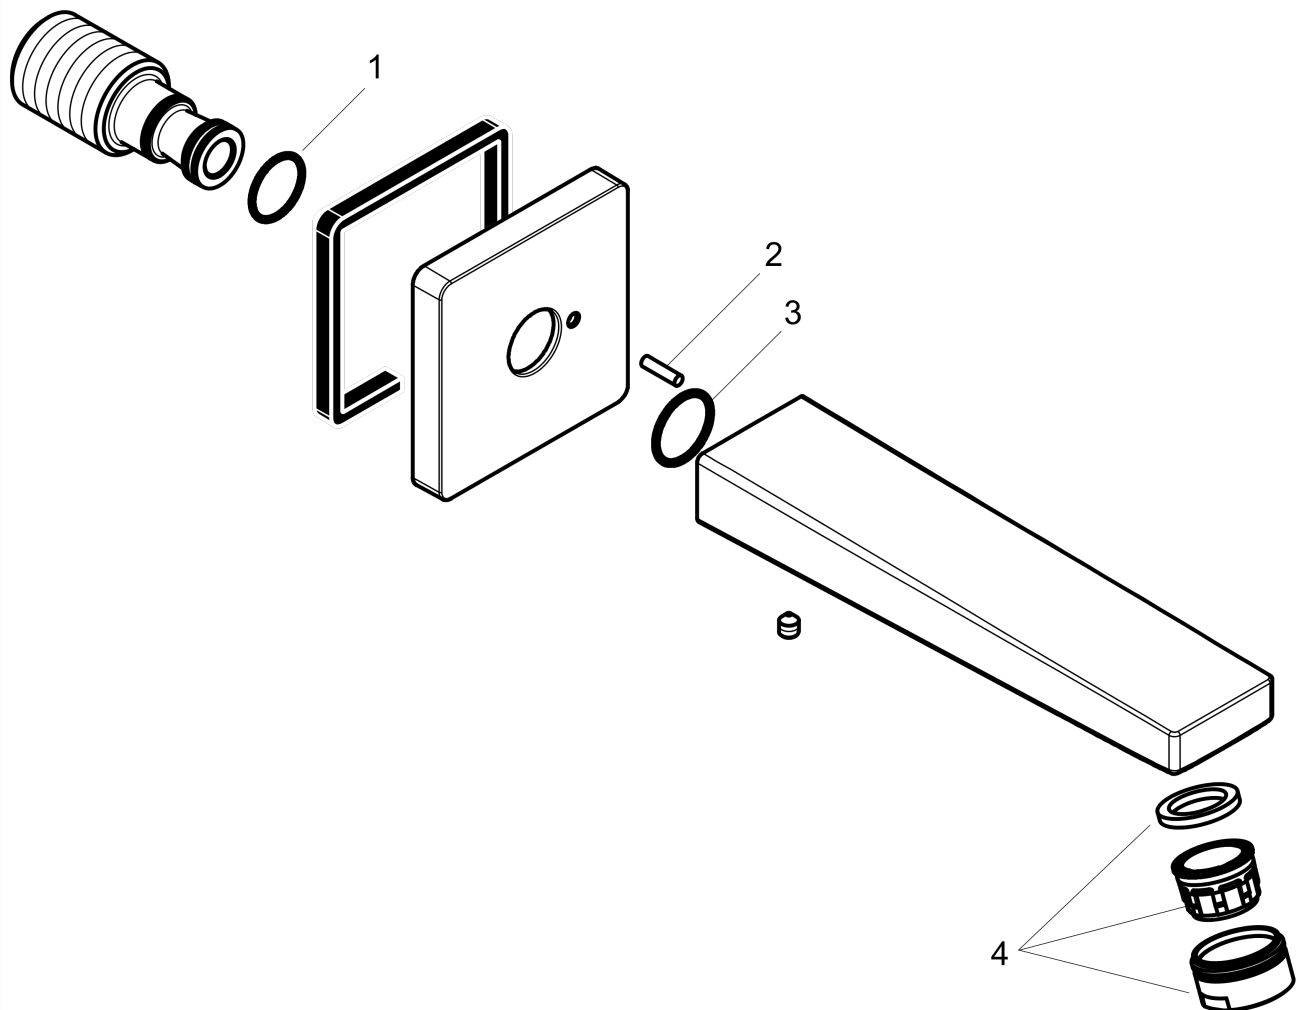

**Metropol
Tub Spout**

Finishes : **brushed nickel** Part no. : **32542821**

Description

Features

- Solid brass
- Includes: 1/2" female and 3/4" male adaptor

Item details

List Price \$ 257.00

Compliance

Product image

Scale drawing

**Metropol
Tub Spout**

Finishes : **brushed nickel** Part no. : **32542821**

Exploded drawing

Year of production: >01/18

**Metropol
Tub Spout**

Finishes : **brushed nickel** Part no. : **32542821**

Spare parts list

Year of production: >01/18

Pos.	Description	Part no.	Price	PU
1	O-ring 13x2	98128000	-	1
2	pin	97766000	-	1
3	O-ring 18x1,5	98231000	-	1
4	aerator M24x1 (30 l/min)	96512820	-	1