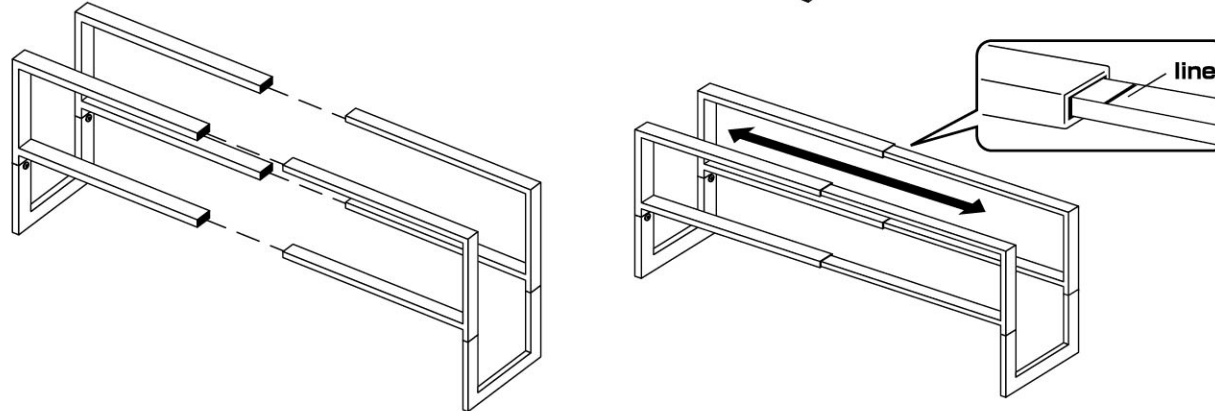

www.theyamazakihome.com
Imported by:
YAMAZAKI EUROPE GmbH / Immermannstr. 33, 40210 Dusseldorf, Germany
YAMAZAKI USA Inc. / 67 West St, Brooklyn, NY 11222 United States
YAMAZAKI Co., Ltd. / 奈良県生駒郡安堵町窪田851-1