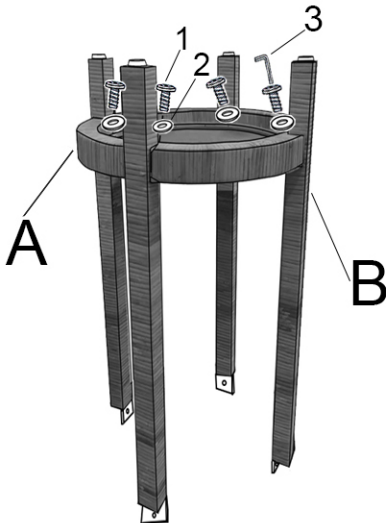

ASSEMBLY INSTRUCTIONS

ITEM NO:228256

Parts required

1		Bolt	Φ5*20MML	8pcs
2		Flat washer	Φ5MM	8pcs
3		Allen wrench		1pc

A		1pc
B		4pcs
C		1pc

1.

2.

3.