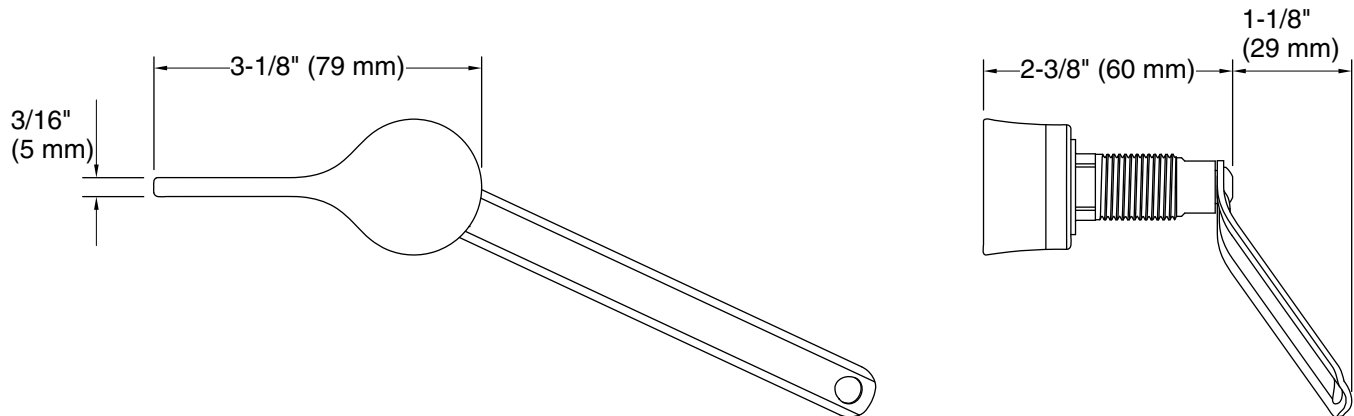

Features

- Left-hand trip lever
- For use with the Cimarron® Revolution 360® toilet

Material

- Premium metal construction for durability and reliability
- KOHLER finishes resist corrosion and tarnishing

Codes/Standards

Cimarron®
Left-hand trip lever
K-25986-L

Technical Information

All product dimensions are nominal.

Material: Zinc