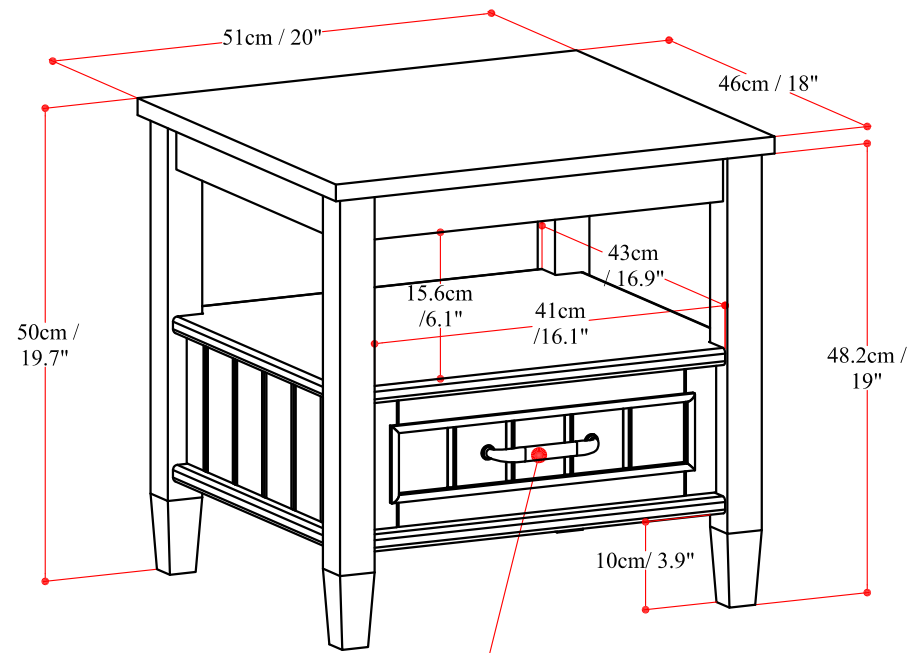

LEV END TABLE WITH BOTTOM DRAWER

Inner drawer:
W35.4cm / 13.9" x D28.3cm /
11.1" x H8.7cm / 3.4" x 1pc

Net Weight : 26.5 (lb)