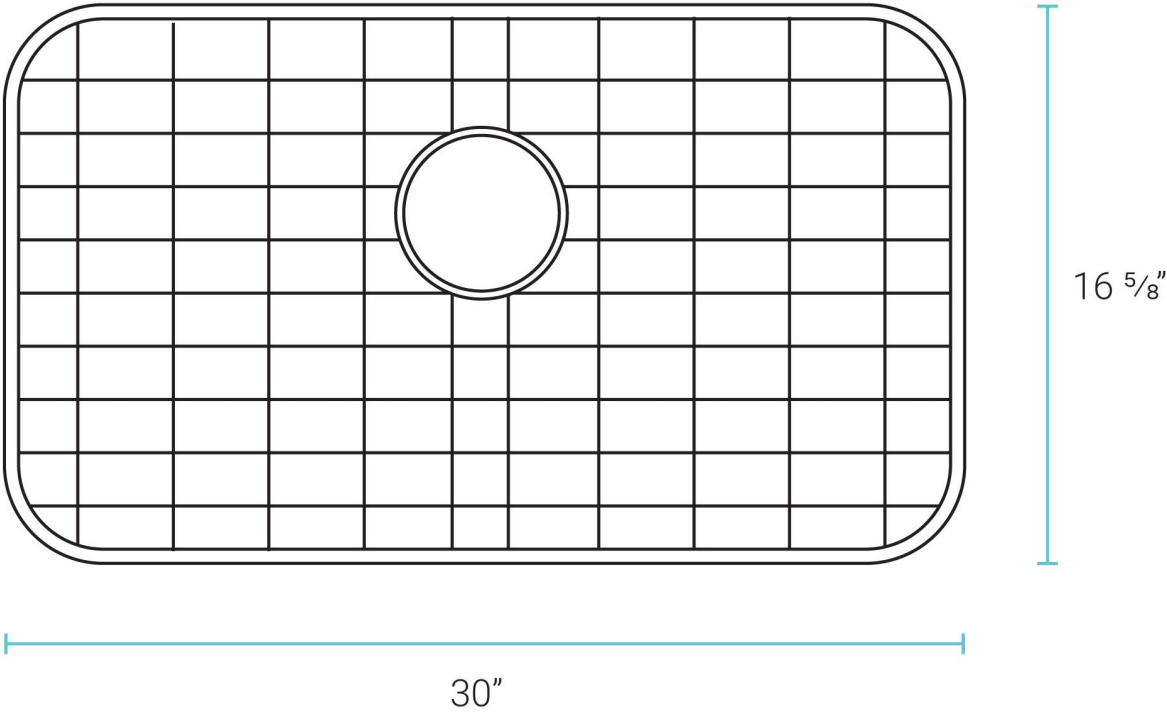

Swiss Madison[®]
well made forever

SM-KU701-G