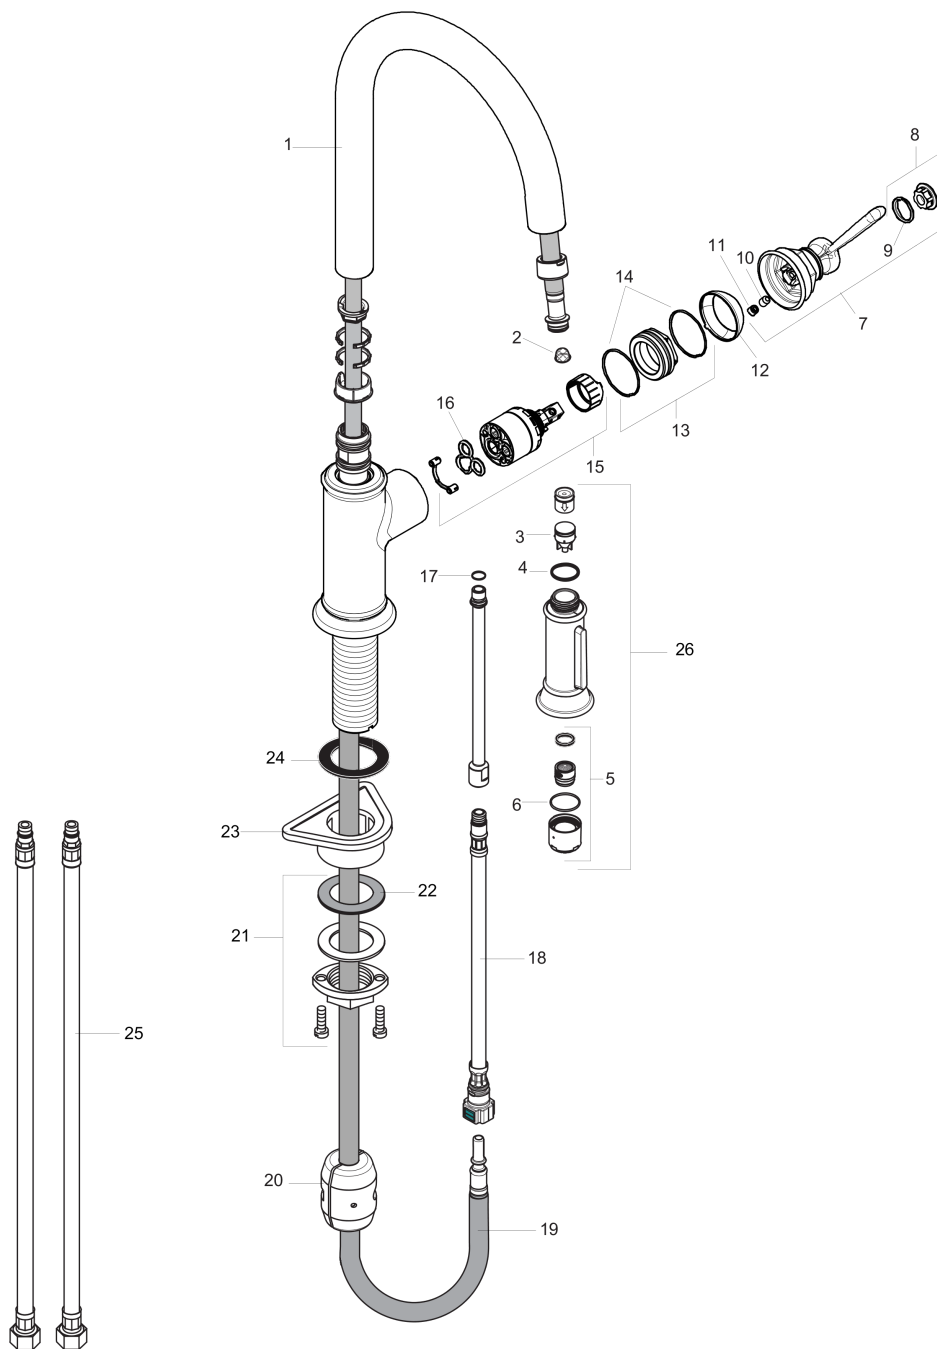

AXOR Montreux
HighArc Kitchen Faucet 2-Spray Pull-Down, 1.75 GPM
 Finishes : **chrome** Part no. : **16581001**

Description

Features

- Swivel range 110° / 150°
- Laminar and needle spray
- Toggle spray diverter
- MagFit magnetic sprayhead docking
- Single-hole installation
- Flow: 1.75 GPM (6.6 L/Min)
- Ceramic cartridge
- 3/8" connections
- Integrated double backflow prevention

Technology

Product image

Scale drawing

AXOR Montreux
HighArc Kitchen Faucet 2-Spray Pull-Down, 1.75 GPM
Finishes : **chrome** Part no. : **16581001**

Exploded drawing

Year of production: >01/18

AXOR Montreux
HighArc Kitchen Faucet 2-Spray Pull-Down, 1.75 GPM
 Finishes : **chrome** Part no. : **16581001**

Spare parts list

Year of production: >01/18

Pos.	Description	Part no.	PC	PU
1	spout cpl.	92972000	0	1
2	filter	97735000	0	1
3	set of non return valves DW 15	97350000	0	1
4	O-ring 18x1,5	98231000	0	1
5	aerator laminar M22x1 (15 l/min)	95909000	0	1
6	O-ring 20x1	98140000	0	1
7	handle	92963000	0	1
8	cover cap	92964000	0	1
9	O-ring 16x2	98133000	0	1
10	hollow set screw M6x8	98444000	0	1
11	screw cover	96762000	0	1
12	flange	92965000	0	1
13	nut	92966000	0	1
14	O-ring 33x1,5	98164000	0	1
15	cartridge, assy	92730000	0	1
16	seal	95008000	0	1
17	O-ring 8x1,75	97827000	0	1
18	connection hose 600 mm M10x1	95561000	0	1
19	hose 1,50 m	88624000	0	1
20	weight	92500000	0	1
21	fixing set (Ø 34)	95049000	0	1
22	lever collar	97548000	0	1
23	support	97523000	0	1
24	seal	92582000	0	1
25	connection hose 35½" M8x0,75 3/8"	96316001	0	1
26	handspray	92967001	0	1
a	non return valve	93218000	0	1