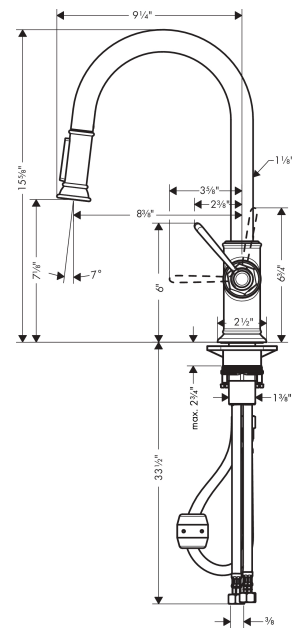

AXOR Montreux
HighArc Kitchen Faucet 2-Spray Pull-Down, 1.75 GPM
 Finishes : **chrome** Part no. : **16581001**

Description

Features

- Swivel range 110° / 150°
- Laminar and needle spray
- Toggle spray diverter
- MagFit magnetic sprayhead docking
- Single-hole installation
- Flow: 1.75 GPM (6.6 L/Min)
- Ceramic cartridge
- 3/8" connections
- Integrated double backflow prevention

Technology

Product image

Scale drawing

AXOR Montreux
HighArc Kitchen Faucet 2-Spray Pull-Down, 1.75 GPM
Finishes : **chrome** Part no. : **16581001**

Exploded drawing

Year of production: >01/18

AXOR Montreux
HighArc Kitchen Faucet 2-Spray Pull-Down, 1.75 GPM
 Finishes : **chrome** Part no. : **16581001**

Spare parts list

Year of production: >01/18

Pos.	Description	Part no.	PC	PU
1	spout cpl.	92972000	0	1
2	filter	97735000	0	1
3	set of non return valves DW 15	97350000	0	1
4	O-ring 18x1,5	98231000	0	1
5	aerator laminar M22x1 (15 l/min)	95909000	0	1
6	O-ring 20x1	98140000	0	1
7	handle	92963000	0	1
8	cover cap	92964000	0	1
9	O-ring 16x2	98133000	0	1
10	hollow set screw M6x8	98444000	0	1
11	screw cover	96762000	0	1
12	flange	92965000	0	1
13	nut	92966000	0	1
14	O-ring 33x1,5	98164000	0	1
15	cartridge, assy	92730000	0	1
16	seal	95008000	0	1
17	O-ring 8x1,75	97827000	0	1
18	connection hose 600 mm M10x1	95561000	0	1
19	hose 1,50 m	88624000	0	1
20	weight	92500000	0	1
21	fixing set (Ø 34)	95049000	0	1
22	lever collar	97548000	0	1
23	support	97523000	0	1
24	seal	92582000	0	1
25	connection hose 35½" M8x0,75 3/8"	96316001	0	1
26	handspray	92967001	0	1
a	non return valve	93218000	0	1