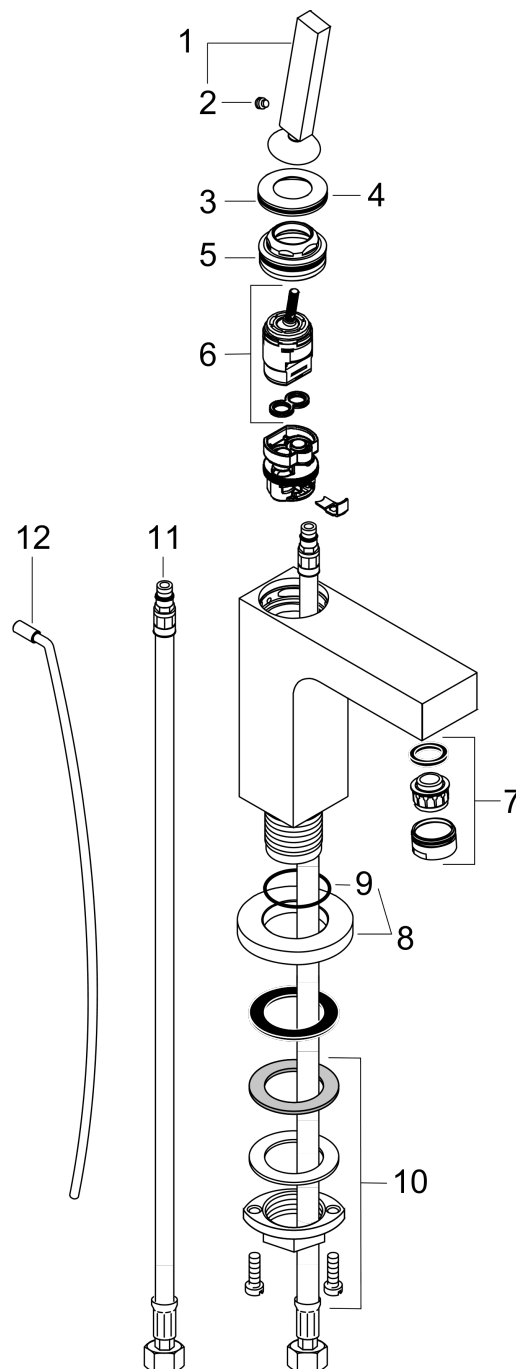

AXOR Citterio
Single-Hole Faucet 110 with Pop-Up Drain, 1.2 GPM
Finishes : **chrome** Part no. : **39010001**

Description

Features

- Aerated spray
- Flow: 1.2 GPM (4.5 L/Min)
- Joystick ceramic cartridge
- Includes pop-up drain

Technology

Design awards

DESIGN PLUS

powered by: **ISH**

Product image

Scale drawing

AXOR Citterio
Single-Hole Faucet 110 with Pop-Up Drain, 1.2 GPM
Finishes : **chrome** Part no. : **39010001**

Exploded drawing

Year of production: >07/16

AXOR Citterio
Single-Hole Faucet 110 with Pop-Up Drain, 1.2 GPM
 Finishes : **chrome** Part no. : **39010001**

Spare parts list

Year of production: >07/16

Pos.	Description	Part no.	PC	PU
1	handle	39091000	0	1
2	hollow set screw M6x6	97660000	0	1
3	escutcheon	96671000	0	1
4	O-ring 33x1,5	98164000	0	1
5	nut	97157000	0	1
6	cartridge, assy	96339000	0	1
7	aerator M24x1 (4,5 l/min)	92877000	0	1
8	escutcheon	95396000	0	1
9	O-ring 36x2	98156000	0	1
10	fixing set (Ø 32)	13961000	0	1
11	connection hose 18½" M8x0,75 3/8"	96321001	0	1
12	pull rod	96923000	0	1
a	O-ring 35x2	92604000	0	1
b	pop up waste	94159000	0	1
c	service tool for disassembling the handle	92124000	0	1