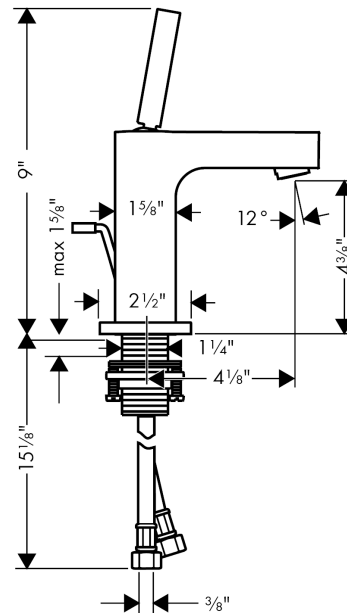

AXOR Citterio
Single-Hole Faucet 110 with Pop-Up Drain, 1.2 GPM
Finishes : **chrome** Part no. : **39010001**

Description

Features

- Aerated spray
- Flow: 1.2 GPM (4.5 L/Min)
- Joystick ceramic cartridge
- Includes pop-up drain

Technology

Design awards

DESIGN PLUS

powered by: **ISH**

Product image

Scale drawing

AXOR Citterio
Single-Hole Faucet 110 with Pop-Up Drain, 1.2 GPM
Finishes : **chrome** Part no. : **39010001**

Exploded drawing

Year of production: >07/16

AXOR Citterio
Single-Hole Faucet 110 with Pop-Up Drain, 1.2 GPM
 Finishes : **chrome** Part no. : **39010001**

Spare parts list

Year of production: >07/16

Pos.	Description	Part no.	PC	PU
1	handle	39091000	0	1
2	hollow set screw M6x6	97660000	0	1
3	escutcheon	96671000	0	1
4	O-ring 33x1,5	98164000	0	1
5	nut	97157000	0	1
6	cartridge, assy	96339000	0	1
7	aerator M24x1 (4,5 l/min)	92877000	0	1
8	escutcheon	95396000	0	1
9	O-ring 36x2	98156000	0	1
10	fixing set (Ø 32)	13961000	0	1
11	connection hose 18½" M8x0,75 3/8"	96321001	0	1
12	pull rod	96923000	0	1
a	O-ring 35x2	92604000	0	1
b	pop up waste	94159000	0	1
c	service tool for disassembling the handle	92124000	0	1